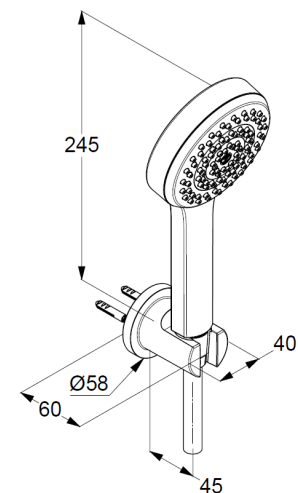

Technische Daten/ Technical Data

KLUDI-DIVE S
bath shower set 1 S
DN 15

Ref.: 6885005-00

Finishes:
05 chrome

Product description
Manufacturer KLUDI GmbH & Co. KG
Typ: KLUDI-DIVE S
bath shower set 1 S
Ref.: 6885005-00

hand shower 1 S
flow rate at 3 bar 15 l/min.
(with possibility of limiting to 9 l/min.)
1 spray pattern
with cleaning system
connection G1/2
sieve seal

shower hose
plastic coated
with metal-effect
with conical nuts
G1/2 x G1/2 x 1250mm

shower hook
for shower hoses with conical nuts
with fixing material
for rigid wall mounted

Produktabbildung/ Product picture

Maßzeichnung/ Dimensional drawing

Durchfluss/ Flow rate