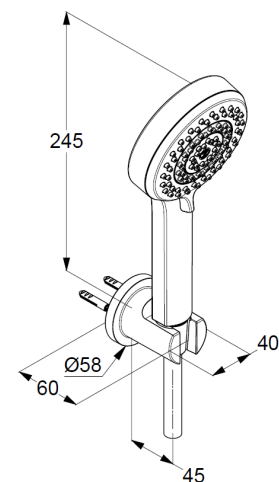

Technische Daten/ Technical Data

KLUDI-DIVE S
bath shower set 3 S
DN 15

Ref.: 6895039-00

Finishes:
39 matt black

Product description
Manufacturer KLUDI GmbH & Co. KG
Typ: KLUDI-DIVE S
bath shower set 3 S
Ref.: 6895039-00

hand shower 3 S
flow rate at 3 bar 15 l/min.
(with possibility of limiting to 9 l/min.)
3 spray pattern
Body/Hair/Skin
with cleaning system
connection G1/2
sieve seal

shower hose
plastic coated
with metal-effect
with conical nuts
G1/2 x G1/2 x 1250mm

shower hook
for shower hoses with conical nuts
with fixing material
for rigid wall mounted

Produktabbildung/ Product picture

Maßzeichnung/ Dimensional drawing

Durchfluss/ Flow rate