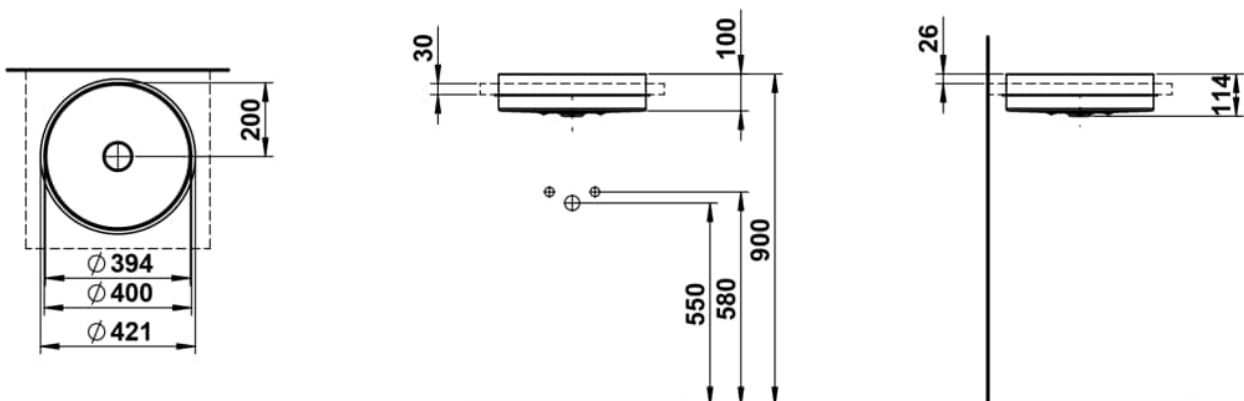

UNISONO

Drop-in washbasin, glazed steel, without tap bank, without tap hole, without overflow, including fixing set, drain valve, optimized for 30 mm thick counter tops

DIMENSIONS

Length	400 mm
Width	400 mm
Height	114 mm

COLOUR AND FINISH

<input type="checkbox"/>	000 White
--------------------------	-----------

OPTIONS

112 - without tap hole, without overflow

Back glazed

Bowl length (mm) : 400

Bowl position : Central

Bowl width (mm) : 400

Fixing kit : Included

Glazed base

Installation type : Drop-in / Countertop

Internal Shape : 1 - Round

Material : Glazed steel

Net weight (kg) : 5.9

Overflow type : Standard

Plug and Waste : Included

Shape : Round

Taphole configuration : No tapholes

Trap : Not included

Waste : Included

Weight (Kg) : 5.9

Without overflow

TECHNICAL DRAWINGS

UNISONO