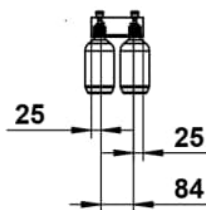

ASSIST

Shelf 134 mm, aluminium, two lotion dispenser cutouts, including fixing set, two plastic bottles

DIMENSIONS

Length	166 mm
Width	101 mm
Height	196 mm

COLOUR AND FINISH

268 White matt

OPTIONS

000 - standard option

Installation type : Wall-mounted

Net weight (kg) : 0.3

Material : Wood

Shape : Rectangular

TECHNICAL DRAWINGS

ASSIST

Assist is more than just a functional accessory – it is an architectural statement. With its floating lightness and uncompromising linearity, Assist introduces a new dimension of design into the bathroom. The shelves provide space for everyday essentials without creating visual clutter. Whether in private bathrooms or high-end commercial spaces, its understated design integrates seamlessly, allowing materials and forms to take center stage. Assist is the perfect addition to spaces that are not merely designed, but composed.