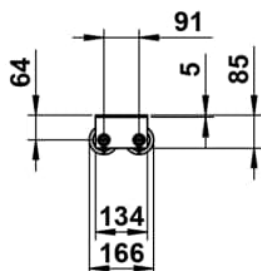

ASSIST

Shelf 134 mm, aluminium, two lotion dispenser cutouts, including fixing set, two plastic bottles

DIMENSIONS

Length	166 mm
Width	101 mm
Height	196 mm

COLOUR AND FINISH

268 White matt

OPTIONS

000 - standard option

Installation type : Wall-mounted

Net weight (kg) : 0.3

Material : Wood

Shape : Rectangular

TECHNICAL DRAWINGS

ASSIST

Assist is more than just a functional accessory – it is an architectural statement. With its floating lightness and uncompromising linearity, Assist introduces a new dimension of design into the bathroom. The shelves provide space for everyday essentials without creating visual clutter. Whether in private bathrooms or high-end commercial spaces, its understated design integrates seamlessly, allowing materials and forms to take center stage. Assist is the perfect addition to spaces that are not merely designed, but composed.