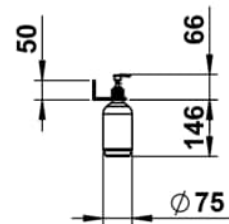

ASSIST

Shelf 134 mm, aluminium, two lotion dispenser cutouts, including fixing set, two plastic bottles

DIMENSIONS

Length	166 mm
Width	101 mm
Height	196 mm

COLOUR AND FINISH

268 White matt

OPTIONS

000 - standard option

Installation type : Wall-mounted

Net weight (kg) : 0.3

Material : Wood

Shape : Rectangular

TECHNICAL DRAWINGS

ASSIST

Assist is more than just a functional accessory – it is an architectural statement. With its floating lightness and uncompromising linearity, Assist introduces a new dimension of design into the bathroom. The shelves provide space for everyday essentials without creating visual clutter. Whether in private bathrooms or high-end commercial spaces, its understated design integrates seamlessly, allowing materials and forms to take center stage. Assist is the perfect addition to spaces that are not merely designed, but composed.