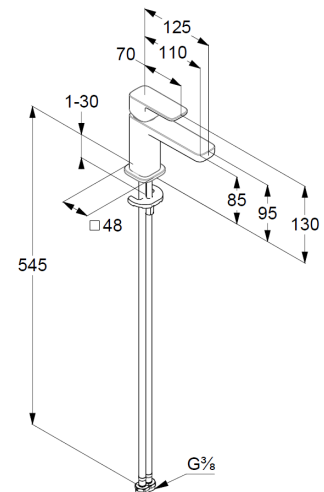

Technische Daten/ Technical Data

KLUDI RENON

single lever basin mixer 85
DN 15

Ref.: 422905375

Finishes:
53 matt white

Product description
Manufacturer KLUDI GmbH & Co. KG
Typ: KLUDI RENON
single lever basin mixer 85
Ref.: 422905375

basin mixer
single lever mixer
1-hole mounted
solid lever, metal
aerator M18,5 PCA
ceramic cartridge with hot water safety device
flow rate at 3 bar 4,5 l/min.
flexible hoses G3/8 DVGW approved
rapid installation set
EU taxonomy: max. 6 l/min. -
Substantial Contribution (SC) possible

Produktabbildung/ Product picture

Maßzeichnung/ Dimensional drawing

Durchfluss/ Flow rate