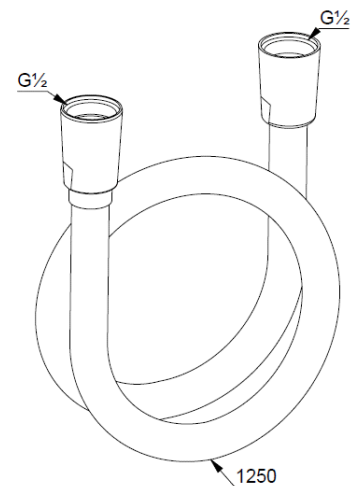

## Technische Daten/ Technical Data

KLUDI SUPARAFLEX

shower hose

DN 15

Ref.: 61071N5-00

Finishes:

N5 Stainless Brushed Nickel PVD

Product description

Manufacturer KLUDI GmbH & Co. KG

Typ: KLUDI SUPARAFLEX

shower hose

Ref.: 61071N5-00

shower hose

plastic coated

with metal-effect

with conical nuts

anti twist

G1/2 x G1/2 x 1250mm

Produktabbildung/ Product picture

Maßzeichnung/ Dimensional drawing

Durchfluss/ Flow rate