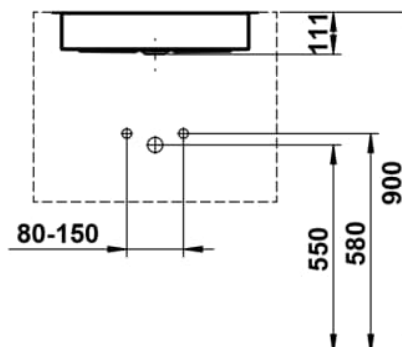

METAPHOR

Under-mounted washbasin, glazed steel, without tap bank, without tap hole, without overflow, including fixing set, drain valve

DIMENSIONS

Length	544 mm
Width	419 mm
Height	111 mm

COLOUR AND FINISH

<input type="checkbox"/>	000 White
--------------------------	-----------

OPTIONS

112 - without tap hole, without overflow

Back glazed

Bowl length (mm) : 504

Bowl position : Central

Bowl width (mm) : 379

Fixing kit : Included

Glazed base

Installation type : Built-in / Under countertop

Internal Shape : 6 - Rectangular

Material : Glazed steel

Net weight (kg) : 9.6

Overflow type : Standard

Plug and Waste : Not included

Shape : Rectangular

Taphole configuration : No tapholes

Trap : Not included

Waste : Not included

Weight (Kg) : 9.6

Without overflow

TECHNICAL DRAWINGS

METAPHOR

Metaphor is a basin that redefines the space through its shape. Rectangular, clear, and precise, it radiates unmistakable elegance. The slim radii give it a delicate, almost sculptural lightness, making the design both modern and subtle. Despite its generous dimensions, Metaphor remains light and unobtrusive. It doesn't dominate but harmoniously integrates into the room while offering exceptional spaciousness.