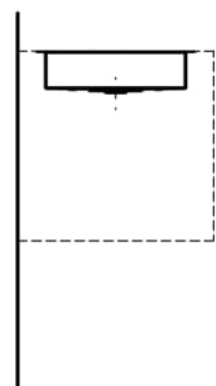

METAPHOR

Under-mounted washbasin, glazed steel, without tap bank, without tap hole, without overflow, including fixing set, drain valve

DIMENSIONS

Length	544 mm
Width	419 mm
Height	111 mm

COLOUR AND FINISH

Glazed base

Installation type : Built-in / Under countertop

Internal Shape : 6 - Rectangular

Material : Glazed steel

Net weight (kg) : 9.6

Overflow type : Standard

Plug and Waste : Not included

Shape : Rectangular

Taphole configuration : No tapholes

Trap : Not included

Waste : Not included

Weight (Kg) : 9.6

Without overflow

TECHNICAL DRAWINGS

METAPHOR

Metaphor is a basin that redefines the space through its shape. Rectangular, clear, and precise, it radiates unmistakable elegance. The slim radii give it a delicate, almost sculptural lightness, making the design both modern and subtle. Despite its generous dimensions, Metaphor remains light and unobtrusive. It doesn't dominate but harmoniously integrates into the room while offering exceptional spaciousness.

Every line and transition is deliberately chosen to make the basin a masterpiece of reduction. The rectangular form stands for clarity and structure, while the gentle curves provide a soft, pleasant touch.