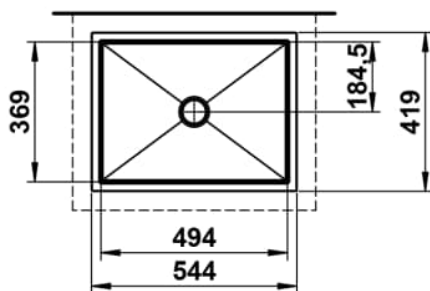

METAPHOR

Under-mounted washbasin, glazed steel, without tap bank, without tap hole, without overflow, including fixing set, drain valve

DIMENSIONS

Length	544 mm
Width	419 mm
Height	111 mm

COLOUR AND FINISH

<input type="checkbox"/>	000 White
--------------------------	-----------

OPTIONS

112 - without tap hole, without overflow

Back glazed

Bowl length (mm) : 504

Bowl position : Central

Bowl width (mm) : 379

Fixing kit : Included

Glazed base

Installation type : Built-in / Under countertop

Internal Shape : 6 - Rectangular

Material : Glazed steel

Net weight (kg) : 9.6

Overflow type : Standard

Plug and Waste : Not included

Shape : Rectangular

Taphole configuration : No tapholes

Trap : Not included

Waste : Not included

Weight (Kg) : 9.6

Without overflow

TECHNICAL DRAWINGS

METAPHOR

Metaphor is a basin that redefines the space through its shape. Rectangular, clear, and precise, it radiates unmistakable elegance. The slim radii give it a delicate, almost sculptural lightness, making the design both modern and subtle. Despite its generous dimensions, Metaphor remains light and unobtrusive. It doesn't dominate but harmoniously integrates into the room while offering exceptional spaciousness.