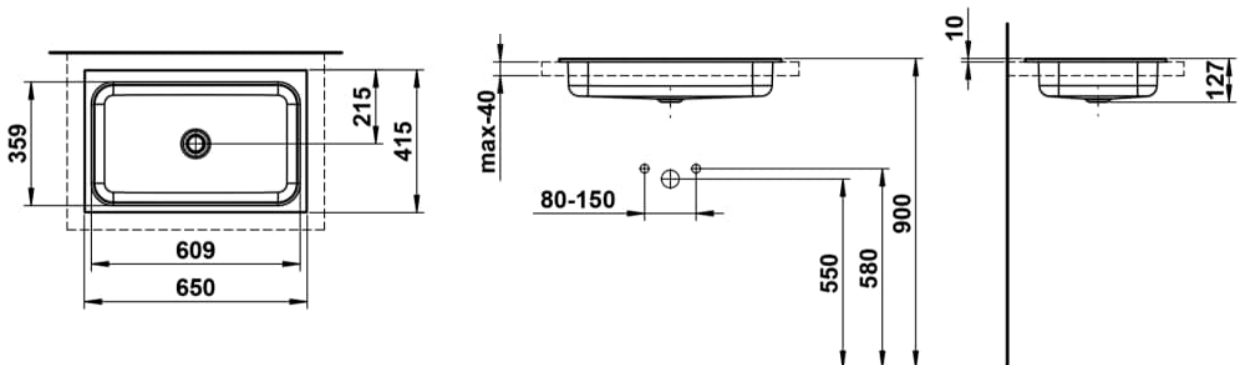

STREAM

Drop-in washbasin, glazed steel, without tap bank, without tap hole, without overflow, including fixing set

DIMENSIONS

Length	650 mm
Width	415 mm
Height	127 mm

COLOUR AND FINISH

<input type="checkbox"/>	000 White
--------------------------	-----------

OPTIONS

112 - without tap hole, without overflow

Back glazed

Bowl length (mm) : 650

Bowl position : Central

Bowl width (mm) : 415

Fixing kit : Included

Glazed base

Installation type : Drop-in / Countertop

Internal Shape : 6 - Rectangular

Material : Glazed steel

Net weight (kg) : 7.4

Overflow type : Standard

Plug and Waste : Not included

Shape : Rectangular

Taphole configuration : No tapholes

Trap : Not included

Waste : Not included

Weight (Kg) : 7.4

Without overflow

TECHNICAL DRAWINGS

STREAM

Stream – A Basin That Reflects the Flow of Water in Its Purest Form

Every line and curve is a tribute to the element it contains. In its simple elegance, Stream embodies what great design is all about: timeless beauty and unobtrusive functionality, filling the space with a unique sense of calm.