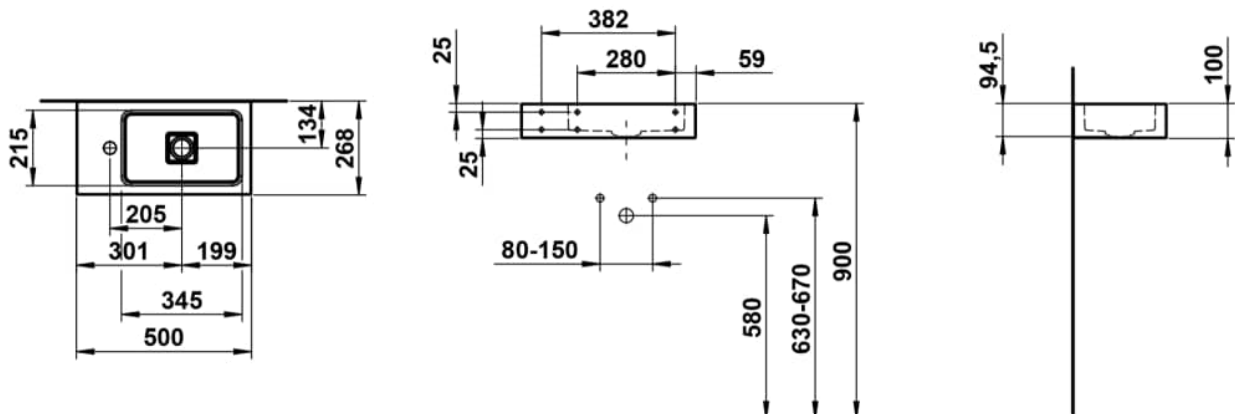

**XPLORE.S**

Washbasin, wall-hung, glazed steel, shelf left, with tap bank, with one tap hole, without overflow, including fixing set, drain valve

**DIMENSIONS**

Length	500 mm
Width	268 mm
Height	100 mm

**COLOUR AND FINISH**

<input type="checkbox"/>	000 White
--------------------------	-----------

**OPTIONS**

111 - one tap hole, without overflow

Asymmetrical

Back glazed

Bowl length (mm) : 500

Bowl position : Right

Bowl width (mm) : 268

Fixing kit : Included

Glazed base

Installation type : Wall-hung

Internal Shape : 6 - Rectangular

Material : Glazed steel

Net weight (kg) : 4.5

Overflow type : Standard

Plug and Waste : Included

Shape : Rectangular

Taphole configuration : 1 taphole in the middle

Trap : Not included

Waste : Included

Weight (Kg) : 4.5

Without overflow

**TECHNICAL DRAWINGS**