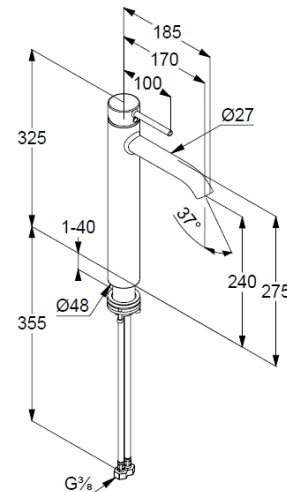

single lever basin mixer, for washbowls

Ref.: 382863976

single lever mixer

1-hole mounted

solid lever, metal

aerator, S-Pointer M18,5 PCA

ceramic cartridge with hot water safety device

flow rate at 3 bar 5 l/min.

flexible hoses G3/8 DVGW approved

shank-fixing

EU taxonomy: max. 6 l/min. -

Substantial Contribution (SC) possible

Produktabbildung/ Product picture

Maßzeichnung/ Dimensional drawing

Durchfluss/ Flow rate