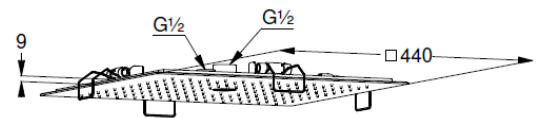

Maßzeichnung/ Dimensional drawing