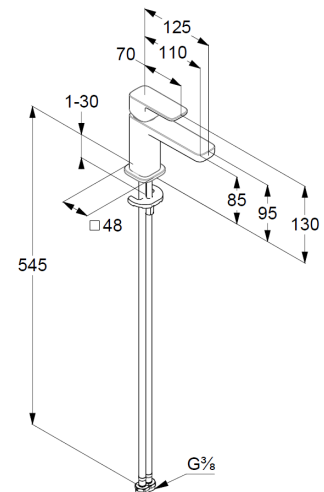

single lever basin mixer 85

Ref.: 42290N075

basin mixer

single lever mixer

1-hole mounted

solid lever, metal

erator M18,5 PCA

ceramic cartridge with hot water safety device

flow rate at 3 bar 4,5 l/min.

flexible hoses G3/8 DVGW approved

rapid installation set

EU taxonomy: max. 6 l/min. -

Substantial Contribution (SC) possible

### Produktabbildung/ Product picture

### Maßzeichnung/ Dimensional drawing