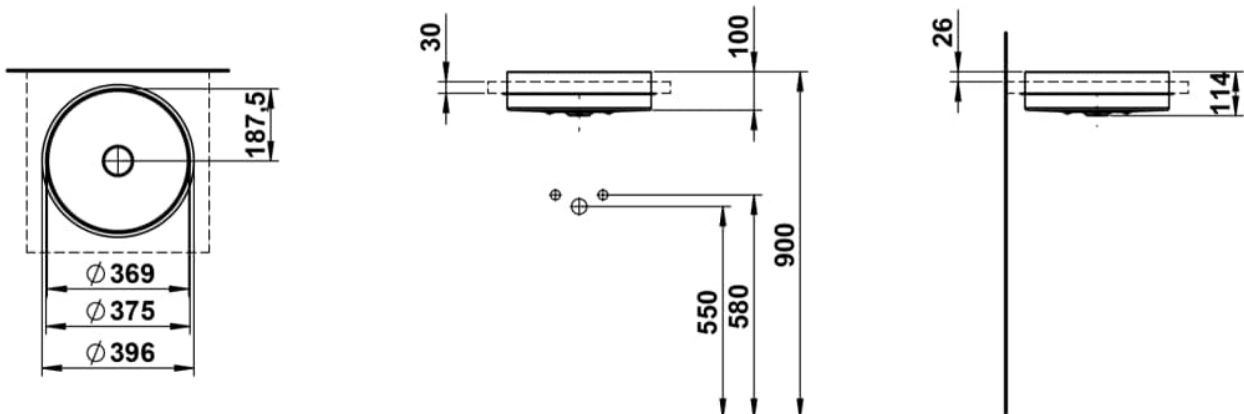

UNISONO

Drop-in washbasin, glazed steel, without tap bank, without tap hole, without overflow, including fixing set, drain valve, optimized for 30 mm thick counter tops

DIMENSIONS

Length	375 mm
Width	375 mm
Height	114 mm

COLOUR AND FINISH

<input type="checkbox"/>	757 White matt
--------------------------	----------------

OPTIONS

112 - without tap hole, without overflow

Back glazed

Bowl length (mm) : 375

Bowl position : Central

Bowl width (mm) : 375

Fixing kit : Included

Glazed base

Installation type : Drop-in / Countertop

Internal Shape : 1 - Round

Material : Glazed steel

Net weight (kg) : 5.3

Overflow type : Standard

Plug and Waste : Included

Shape : Round

Taphole configuration : No tapholes

Trap : Not included

Waste : Included

Weight (Kg) : 5.3

Without overflow

TECHNICAL DRAWINGS