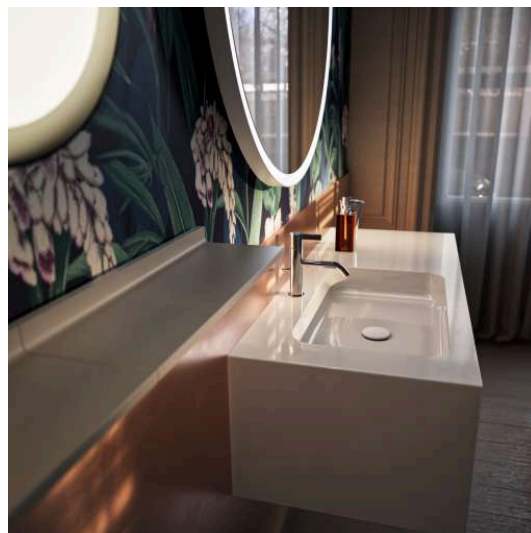

YVA

Mirror 600 mm, aluminium, indirect circumferential LED light, dimmable, 9.3 watt, luminous color 4000 Kelvin, including fixing set, LED converter, touch switch and auxiliary function

DIMENSIONS

Length	600 mm
Width	40 mm
Height	600 mm

COLOUR AND FINISH

■ 450 Black Matt

Net weight (kg) : 5.5

TECHNICAL DRAWINGS

YVA

The YVA Series Mirrors: Timeless Elegance and Clear Design Language

Whether round or rectangular, the YVA mirrors blend harmoniously into modern bathrooms, creating a gentle light atmosphere with their continuous indirect lighting. The neutral white light provides a natural radiance and emphasizes the calm clarity of the design.

Their delicate silhouette lends the mirrors a floating lightness, while the invisible touch control allows for seamless adjustment of the lighting—perfect for relaxing moments as well as for the ideal start to the day.

Available in matte black or matte white, the slim frame itself becomes a stylish accent. YVA is more than just a mirror—it's an atmospheric lighting element that enriches bathroom design both functionally and aesthetically.