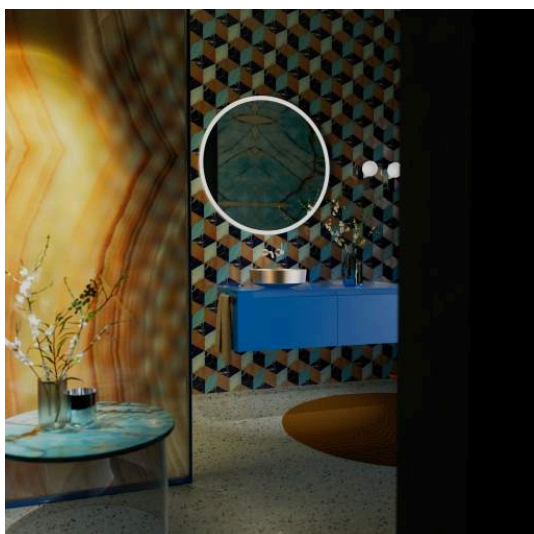

YVA

Mirror 600 mm, aluminium, indirect circumferential LED light, dimmable, 9.3 watt, luminous color 4000 Kelvin, including fixing set, LED converter, touch switch and auxiliary function

DIMENSIONS

Length	600 mm
Width	40 mm
Height	600 mm

COLOUR AND FINISH

■ 450 Black Matt

Net weight (kg) : 5.5

TECHNICAL DRAWINGS

YVA

The YVA Series Mirrors: Timeless Elegance and Clear Design Language

Whether round or rectangular, the YVA mirrors blend harmoniously into modern bathrooms, creating a gentle light atmosphere with their continuous indirect lighting. The neutral white light provides a natural radiance and emphasizes the calm clarity of the design.

Their delicate silhouette lends the mirrors a floating lightness, while the invisible touch control allows for seamless adjustment of the lighting—perfect for relaxing moments as well as for the ideal start to the day.

Available in matte black or matte white, the slim frame itself becomes a stylish accent. YVA is more than just a mirror—it's an atmospheric lighting element that enriches bathroom design both functionally and aesthetically.