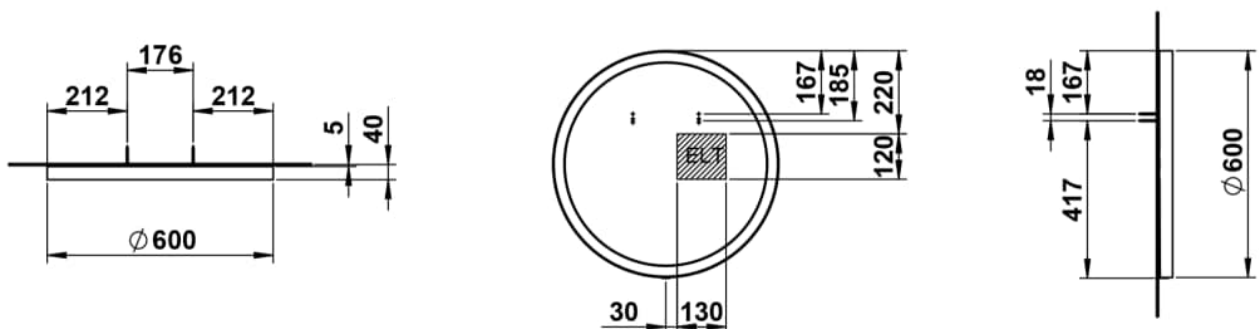

YVA

Mirror 600 mm, aluminium, indirect circumferential LED light, dimmable, 9.3 watt, luminous color 4000 Kelvin, including fixing set, LED converter, touch switch and auxiliary function

DIMENSIONS

Length	600 mm
Width	40 mm
Height	600 mm

COLOUR AND FINISH

■ 450 Black Matt

Net weight (kg) : 5.5

TECHNICAL DRAWINGS

YVA

The YVA Series Mirrors: Timeless Elegance and Clear Design Language

Whether round or rectangular, the YVA mirrors blend harmoniously into modern bathrooms, creating a gentle light atmosphere with their continuous indirect lighting. The neutral white light provides a natural radiance and emphasizes the calm clarity of the design.