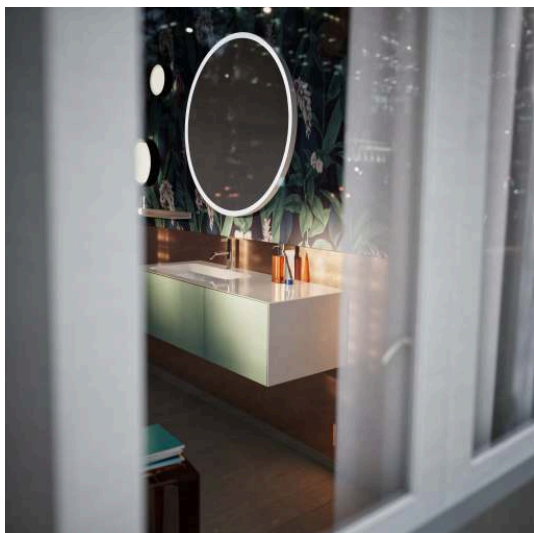

YVA

Mirror 600 mm, aluminium, indirect circumferential LED light, dimmable, 9.3 watt, luminous color 4000 Kelvin, including fixing set, LED converter, touch switch and auxiliary function

DIMENSIONS

Length	600 mm
Width	40 mm
Height	600 mm

COLOUR AND FINISH

■ 450 Black Matt

Net weight (kg) : 5.5

TECHNICAL DRAWINGS

YVA

The YVA Series Mirrors: Timeless Elegance and Clear Design Language

Whether round or rectangular, the YVA mirrors blend harmoniously into modern bathrooms, creating a gentle light atmosphere with their continuous indirect lighting. The neutral white light provides a natural radiance and emphasizes the calm clarity of the design.

Their delicate silhouette lends the mirrors a floating lightness, while the invisible touch control allows for seamless adjustment of the lighting—perfect for relaxing moments as well as for the ideal start to the day.

Available in matte black or matte white, the slim frame itself becomes a stylish accent. YVA is more than just a mirror—it's an atmospheric lighting element that enriches bathroom design both functionally and aesthetically.