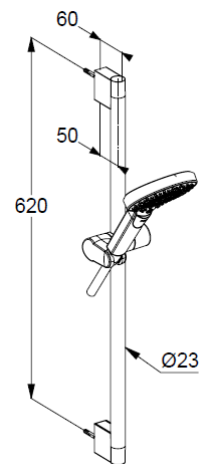

hand shower 3 S
flow rate at 3 bar 15 l/min.
(with possibility of limiting to 9 l/min.)
switch with button
3 spray pattern
Body/Hair/Skin
with cleaning system
connection G1/2
sieve seal

shower hose
plastic coated
with metal-effect
with conical nuts
anti twist
G1/2 x G1/2 x 1600mm

wall rail 600mm
height-adjustable hand shower hook
with fixing material
for rigid wall mounted

Produktabbildung/ Product picture

Maßzeichnung/ Dimensional drawing

Durchfluss/ Flow rate