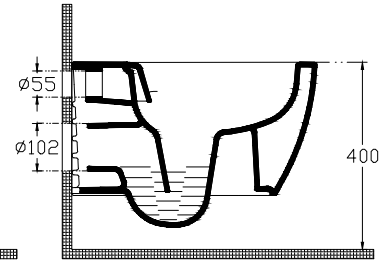

ISVEA

Veal Rimless Wall Hung WC

Features

SmartFixPlus Slim Kapak
Rimless SeatPlus
AquaPlus CleanWash
SoftClose 4lt

Dimensions

510 x 338 mm

Weight

23 kg

Product Code

10VA02001

Versiyon

Complementary Products

40Z802001-S Z80 Seat Cover(Soft Close, Plug-in)

Colors

2l - Matt White

2n - Matt Black