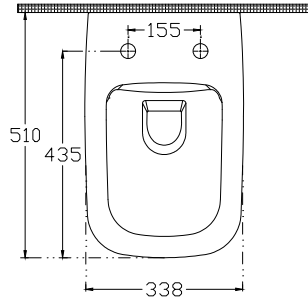

ISVEA

Veal Rimless Wall Hung WC

Features

SmartFixPlus Slim Kapak
Rimless SeatPlus
AquaPlus CleanWash
SoftClose 4lt

Dimensions

510 x 338 mm

Weight

23 kg