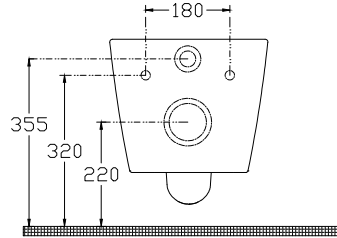

ISVEA

Veal Rimless Wall Hung WC

Features

SmartFixPlus Slim Kapak
Rimless SeatPlus
AquaPlus CleanWash
SoftClose 4lt

Dimensions

510 x 338 mm

Weight

23 kg

Product Code

10VA02001

Versiyon

Complementary Products

40Z802001-S Z80 Seat Cover(Soft Close, Plug-in)

Colors

2l - Matt White

2n - Matt Black