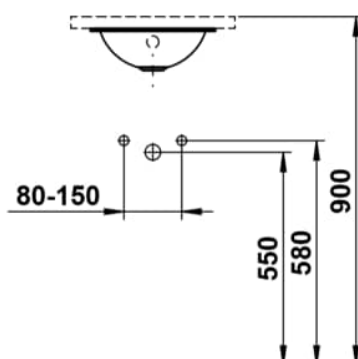

FORM

Under-mounted washbasin, glazed steel, without tap bank, without tap hole, with overflow, including fixing set, overflow set

DIMENSIONS

Length	325 mm
Width	325 mm
Height	110 mm

COLOUR AND FINISH

<input type="checkbox"/>	000 White
--------------------------	-----------

OPTIONS

109 - without tap hole

Back glazed

Bowl length (mm) : 284

Bowl position : Central

Bowl width (mm) : 284

Fixing kit : Included

Glazed base

Installation type : Built-in / Under countertop

Internal Shape : 1 - Round

Material : Glazed steel

Net weight (kg) : 1.3

Overflow type : Standard

Plug and Waste : Not included

Shape : Round

Taphole configuration : 1 taphole in the middle

Trap : Not included

Waste : Not included

Weight (Kg) : 1.3

TECHNICAL DRAWINGS

FORM

The washbasins of the Form collection are an ode to the purity of design and the refinement of materials. In white, bicolor, matte black, or dark iron, they reveal their full beauty. Clear, flowing lines give them a subtle yet powerful presence, bringing a calm, timeless character to any space. Whether wall-mounted or freestanding, round, oval, or rectangular, Form combines minimalist architecture with precise craftsmanship. Soft, organic contours create a harmonious balance between geometric clarity and natural grace. Each basin expresses a sense of poise, aesthetics, and an appreciation for what truly matters. Seamlessly integrating into any bathroom concept, it convinces through perfect proportions, meticulous detailing, and well-considered functionality. The result is wash areas that radiate clarity and elegance – a design that remains timeless while harmoniously connecting modern demands with a gentle formal language.