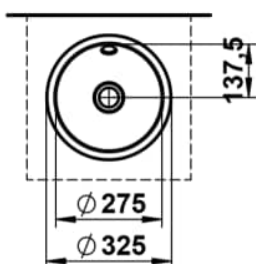

FORM

Under-mounted washbasin, glazed steel, without tap bank, without tap hole, with overflow, including fixing set, overflow set

DIMENSIONS

Length	325 mm
Width	325 mm
Height	110 mm

COLOUR AND FINISH

<input type="checkbox"/>	000 White
--------------------------	-----------

OPTIONS

109 - without tap hole

Back glazed

Bowl length (mm) : 284

Bowl position : Central

Bowl width (mm) : 284

Fixing kit : Included

Glazed base

Installation type : Built-in / Under countertop

Internal Shape : 1 - Round

Material : Glazed steel

Net weight (kg) : 1.3

Overflow type : Standard

Plug and Waste : Not included

Shape : Round

Taphole configuration : 1 taphole in the middle

Trap : Not included

Waste : Not included

Weight (Kg) : 1.3

TECHNICAL DRAWINGS

FORM

The washbasins of the Form collection are an ode to the purity of design and the refinement of materials. In white, bicolor, matte black, or dark iron, they reveal their full beauty. Clear, flowing lines give them a subtle yet powerful presence, bringing a calm, timeless character to any space. Whether wall-mounted or freestanding, round, oval, or rectangular, Form combines minimalist architecture with precise craftsmanship. Soft, organic contours create a harmonious balance between geometric clarity and natural grace. Each basin expresses a sense of poise, aesthetics, and an appreciation for what truly matters. Seamlessly integrating into any bathroom concept, it convinces through perfect proportions, meticulous detailing, and well-considered functionality. The result is wash areas that radiate clarity and elegance – a design that remains timeless while harmoniously connecting modern demands with a gentle formal language.