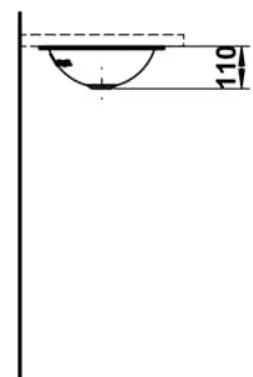

FORM

Under-mounted washbasin, glazed steel, without tap bank, without tap hole, with overflow, including fixing set, overflow set

DIMENSIONS

Length	325 mm
Width	325 mm
Height	110 mm

COLOUR AND FINISH

<input type="checkbox"/>	000 White
--------------------------	-----------

OPTIONS

109 - without tap hole

Back glazed

Bowl length (mm) : 284

Bowl position : Central

Bowl width (mm) : 284

Fixing kit : Included

Glazed base

Installation type : Built-in / Under countertop

Internal Shape : 1 - Round

Material : Glazed steel

Net weight (kg) : 1.3

Overflow type : Standard

Plug and Waste : Not included

Shape : Round

Taphole configuration : 1 taphole in the middle

Trap : Not included

Waste : Not included

Weight (Kg) : 1.3

TECHNICAL DRAWINGS

FORM

The washbasins of the Form collection are an ode to the purity of design and the refinement of materials. In white, bicolor, matte black, or dark iron, they reveal their full beauty. Clear, flowing lines give them a subtle yet powerful presence, bringing a calm, timeless character to any space. Whether wall-mounted or freestanding, round, oval, or rectangular, Form combines minimalist architecture with precise craftsmanship. Soft, organic contours create a harmonious balance between geometric clarity and natural grace. Each basin expresses a sense of poise, aesthetics, and an appreciation for what truly matters. Seamlessly integrating into any bathroom concept, it convinces through perfect proportions, meticulous detailing, and well-considered functionality. The result is wash areas that radiate clarity and elegance – a design that remains timeless while harmoniously connecting modern demands with a gentle formal language.