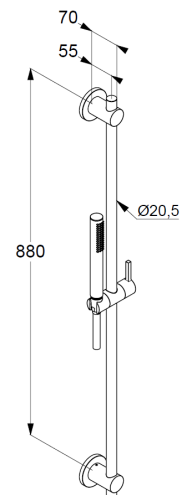

sieve seal

shower hose

plastic coated

with metal-effect

with conical nuts

anti twist

G1/2 x G1/2 x 1600mm

wall rail 900mm

height-adjustable hand shower hook

with fixing material

for rigid wall mounted

### Produktabbildung/ Product picture

### Maßzeichnung/ Dimensional drawing