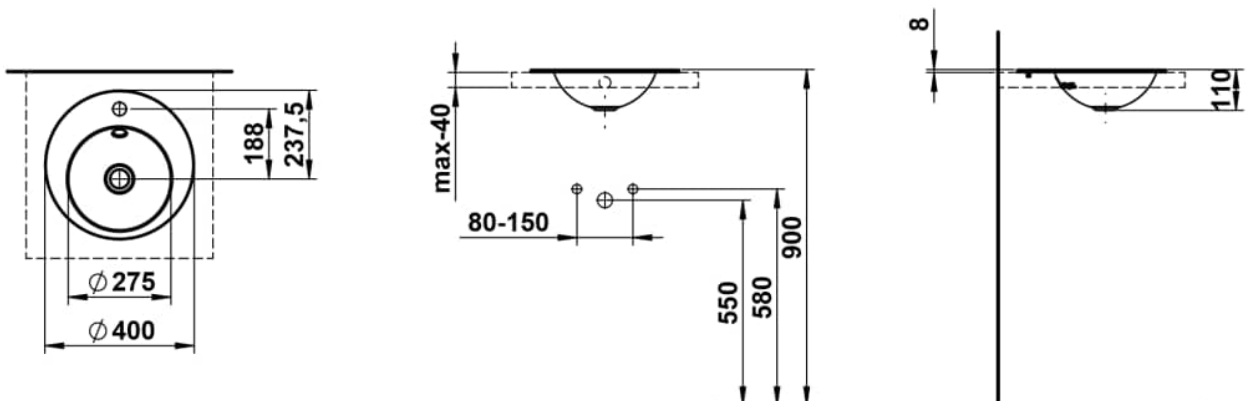

TECHNICAL DRAWINGS