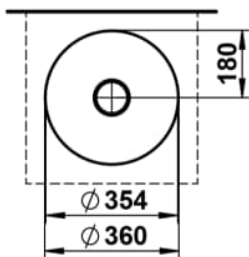

TECHNICAL DRAWINGS