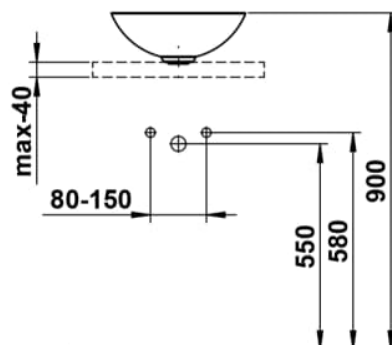

CHARACTERS

Washbasin bowl, glazed steel, without tap bank, without tap hole, without overflow, including fixing set, drain valve

DIMENSIONS

Length	360 mm
Width	360 mm
Height	137 mm

COLOUR AND FINISH

709 Silk Matt

OPTIONS

112 - without tap hole, without overflow

Back glazed

Bowl length (mm) : 360

Bowl position : Central

Bowl width (mm) : 360

Fixing kit : Included

Glazed base

Installation type : Bowl / On countertop

Internal Shape : 1 - Round

Material : Glazed steel

Net weight (kg) : 3.3

Overflow type : Standard

Plug and Waste : Included

Shape : Round

Taphole configuration : No tapholes

Trap : Not included

Waste : Included

Weight (Kg) : 3.3

Without overflow

TECHNICAL DRAWINGS