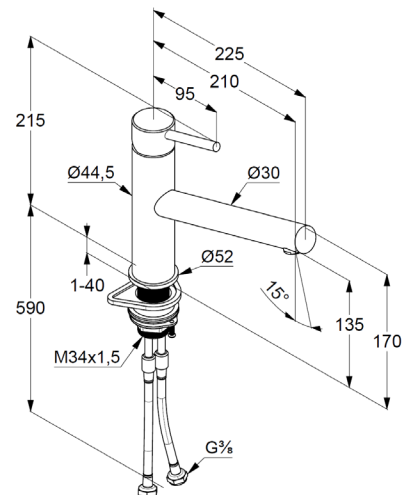

# Technische Daten/ Technical Data

KLUDI STEEL  
kitchen faucet  
DN 15

Ref.: 44850F860

Finishes:  
F8 stainless steel hairline finish

Product description  
Manufacturer KLUDI GmbH & Co. KG  
Typ: KLUDI STEEL  
kitchen faucet  
Ref.: 44850F860

kitchen faucet  
single lever mixer  
1-hole mounted  
solid lever, metal  
aerator M24  
ceramic cartridge  
flow rate at 3 bar 12 l/min.  
swivel spout (360°)  
flexible hoses G3/8 DVGW approved  
shank-fixing

## Produktabbildung/ Product picture

## Maßzeichnung/ Dimensional drawing