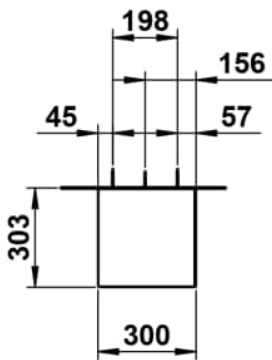

FOLIO

Tall cabinet 1250, 1 door, door hinge left, including fixing set, 4 glass shelves

DIMENSIONS

Length	300 mm
Width	303 mm
Height	1246 mm

COLOUR AND FINISH

■ 523 Shadow Earth, Silk-Matt Lacquer

Closing and opening system : Push to open

Door type : Hinged

Doors and drawers combination : 1 door

Furniture configuration : Doors

Installation type : Wall-hung

Internal shelves : 4

Net weight (kg) : 33.5

Shelf material : Glass

TECHNICAL DRAWINGS