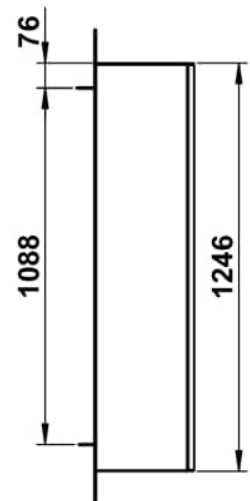

FOLIO

Tall cabinet 1250, 1 door, door hinge left, including fixing set, 4 glass shelves

DIMENSIONS

Length	300 mm
Width	303 mm
Height	1246 mm

COLOUR AND FINISH

■ 523 Shadow Earth, Silk-Matt Lacquer

Closing and opening system : Push to open

Door type : Hinged

Doors and drawers combination : 1 door

Furniture configuration : Doors

Installation type : Wall-hung

Internal shelves : 4

Net weight (kg) : 33.5

Shelf material : Glass

TECHNICAL DRAWINGS