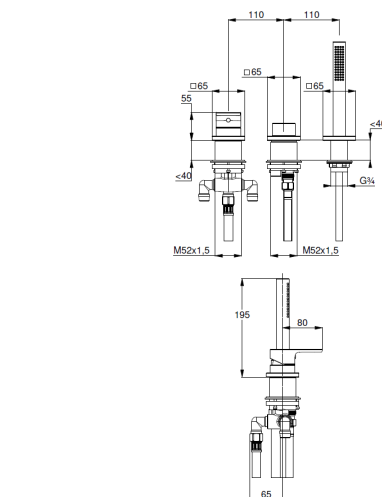

3-hole mounted

solid lever, metal

protected against back flow

ceramic cartridge with hot water safety device

flow rate bath at 3 bar 23 l/min.

flow rate shower at 3 bar 13 l/min.

shank-fixing

without flexible high pressure supply tubes Ref.: 7544605-00

extractable hoses M15 x 1500mm

hand shower 1 S

1 spray pattern

volume

with cleaning system

sieve seal

Produktabbildung/ Product picture

Maßzeichnung/ Dimensional drawing