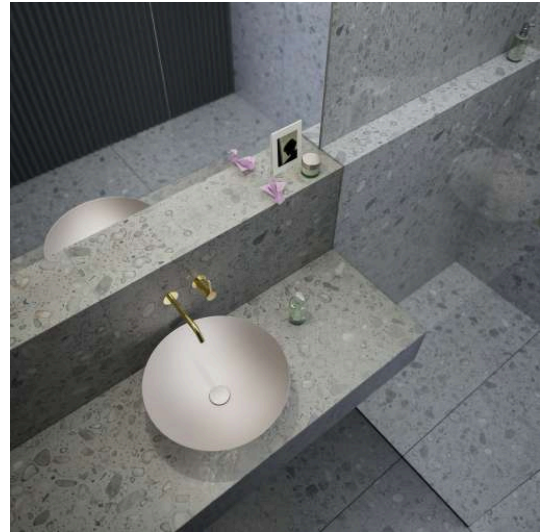

CHARACTERS

Washbasin bowl, glazed steel, without tap bank, without tap hole, without overflow, including fixing set, drain valve

DIMENSIONS

Length	450 mm
Width	450 mm
Height	149 mm

COLOUR AND FINISH

707 Gravel Matt

Installation type : Bowl / On countertop

Internal Shape : 1 - Round

Material : Glazed steel

Net weight (kg) : 4.5

Overflow type : Standard

Plug and Waste : Included

Shape : Round

Taphole configuration : No tapholes

Trap : Not included

Waste : Included

Weight (Kg) : 4.5

Without overflow

TECHNICAL DRAWINGS

CHARACTERS

With the Characters series, the classic washbowl is given a completely new expression—reduced in form, impressive in impact, and directly inspired by nature. Innovative enamel surfaces lend the steel extraordinary depth and vibrancy, shifting with the light and reflecting the ever-changing play of the elements.

Characters brings the full spectrum of nature into the bathroom:

The rich aquatic tones deep indigo, deep blue, and deep green evoke the vastness of the ocean and the depth of the sky. Earthy shades like oyster matt, silk matt, gravel matt, and nordic matt embody the calm of natural landscapes at first light—soft, matte finishes with a velvety appearance. Complemented by timeless tones such as dark iron, matte black, and white, the result is a series of distinctive washbasins available in three thoughtfully designed sizes: 300, 360, and 450 mm in diameter.