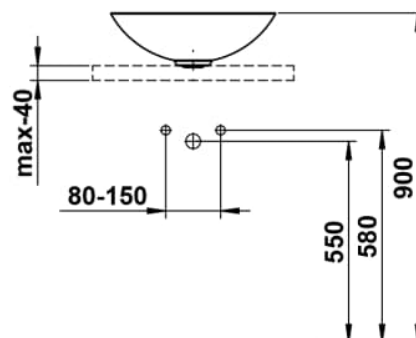

CHARACTERS

Washbasin bowl, glazed steel, without tap bank, without tap hole, without overflow, including fixing set, drain valve

DIMENSIONS

Length	450 mm
Width	450 mm
Height	149 mm

COLOUR AND FINISH

707 Gravel Matt

OPTIONS

112 - without tap hole, without overflow

Back glazed

Bowl length (mm) : 450

Bowl position : Central

Bowl width (mm) : 450

Fixing kit : Included

Glazed base

Installation type : Bowl / On countertop

Internal Shape : 1 - Round

Material : Glazed steel

Net weight (kg) : 4.5

Overflow type : Standard

Plug and Waste : Included

Shape : Round

Taphole configuration : No tapholes

Trap : Not included

Waste : Included

Weight (Kg) : 4.5

Without overflow

TECHNICAL DRAWINGS

CHARACTERS

With the Characters series, the classic washbowl is given a completely new expression—reduced in form, impressive in impact, and directly inspired by nature. Innovative enamel surfaces lend the steel extraordinary depth and vibrancy, shifting with the light and reflecting the ever-changing play of the elements.