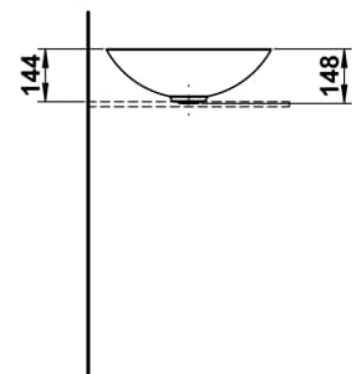

TECHNICAL DRAWINGS