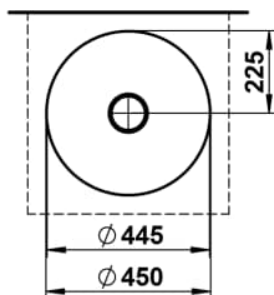

CHARACTERS

Washbasin bowl, glazed steel, without tap bank, without tap hole, without overflow, including fixing set, drain valve

DIMENSIONS

Length	450 mm
Width	450 mm
Height	149 mm

COLOUR AND FINISH

707 Gravel Matt

OPTIONS

112 - without tap hole, without overflow

Back glazed

Bowl length (mm) : 450

Bowl position : Central

Bowl width (mm) : 450

Fixing kit : Included

Glazed base

Installation type : Bowl / On countertop

Internal Shape : 1 - Round

Material : Glazed steel

Net weight (kg) : 4.5

Overflow type : Standard

Plug and Waste : Included

Shape : Round

Taphole configuration : No tapholes

Trap : Not included

Waste : Included

Weight (Kg) : 4.5

Without overflow

TECHNICAL DRAWINGS

CHARACTERS

With the Characters series, the classic washbowl is given a completely new expression—reduced in form, impressive in impact, and directly inspired by nature. Innovative enamel surfaces lend the steel extraordinary depth and vibrancy, shifting with the light and reflecting the ever-changing play of the elements.