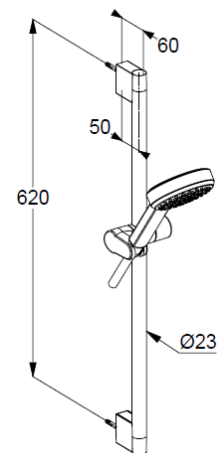

Technische Daten/ Technical Data

KLUDI-DIVE S
shower set 1 S
DN 15

Ref.: 6861005-00

Finishes:
05 chrome

Product description
Manufacturer KLUDI GmbH & Co. KG
Typ: KLUDI-DIVE S
shower set 1 S
Ref.: 6861005-00

hand shower 1 S
flow rate at 3 bar 15 l/min.
(with possibility of limiting to 9 l/min.)
1 spray pattern
with cleaning system
connection G1/2
sieve seal

shower hose
plastic coated
with metal-effect
with conical nuts
anti twist
G1/2 x G1/2 x 1600mm

wall rail 600mm
height-adjustable hand shower hook
with fixing material
for rigid wall mounted

Produktabbildung/ Product picture

Maßzeichnung/ Dimensional drawing

Durchfluss/ Flow rate