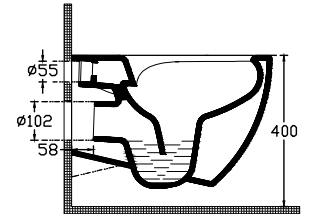

ISVEA

Infinity CleaRimPlus Wall Hung WC

Features

SmartFixPlus Slim Cover
ClearimPlus SeatPlus
AquaPlus CleanWash
SoftClose 4lt

Dimensions

530 x 365 mm

Weight

25 kg

Product Note

Mounting Kit Included

Concealed Cistern Should Be Adjusted To 4lt

WC Seat(Soft-Close, Quick Release) **Must Be Ordered Separately*