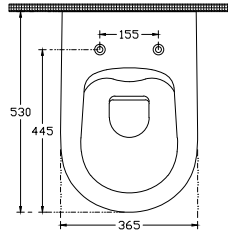

ISVEA

Infinity CleaRimPlus Wall Hung WC

Features

SmartFixPlus Slim Cover
ClearimPlus SeatPlus
AquaPlus CleanWash
SoftClose 4lt

Dimensions

530 x 365 mm

Weight

25 kg

Product Note

Mounting Kit Included

Concealed Cistern Should Be Adjusted To 4lt

WC Seat(Soft-Close, Quick Release) **Must Be Ordered Separately*