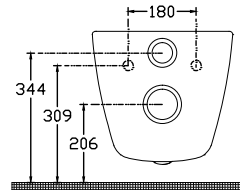

ISVEA

Infinity CleaRimPlus Wall Hung WC

Features

SmartFixPlus Slim Cover
ClearimPlus SeatPlus
AquaPlus CleanWash
SoftClose 4lt

Dimensions

530 x 365 mm

Weight

25 kg