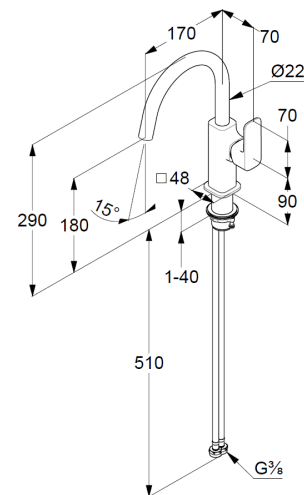

# Technische Daten/ Technical Data

KLUDI RENON  
single lever basin mixer  
DN 15

Ref.: 42028N175

Finishes:  
N1 Brushed Bronze PVD

Product description  
Manufacturer KLUDI GmbH & Co. KG  
Typ: KLUDI RENON  
single lever basin mixer  
Ref.: 42028N175

basin mixer  
single lever mixer  
1-hole mounted  
solid lever, metal  
lateral actuation  
swivel spout (360°)  
aerator M18,5 PCA  
ceramic cartridge with hot water safety device  
flow rate at 3 bar 4,5 l/min.  
flexible hoses G3/8 DVGW approved  
shank-fixing  
EU taxonomy: max. 6 l/min. -  
Substantial Contribution (SC) possible

## Produktabbildung/ Product picture

## Maßzeichnung/ Dimensional drawing