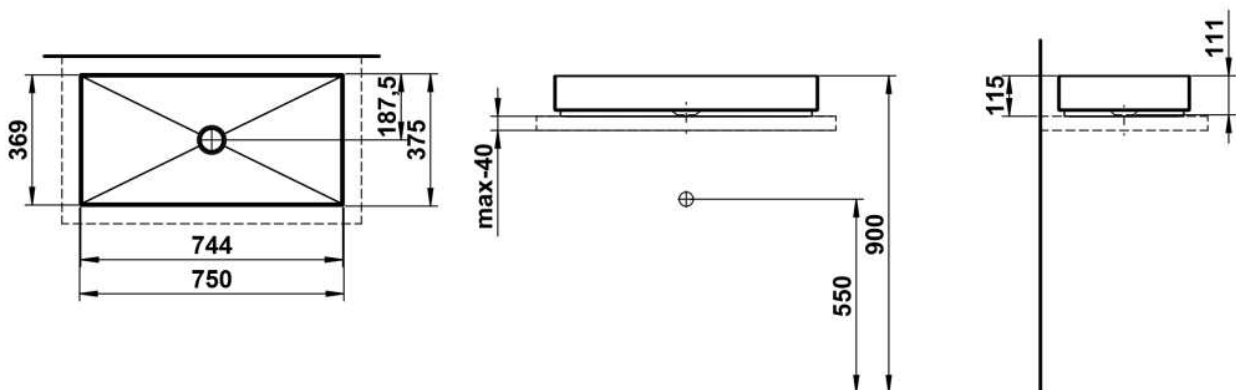

METAPHOR

Washbasin bowl, glazed steel, without tap bank, without tap hole, without overflow, including fixing set, drain valve, black spacer frame

DIMENSIONS

Length 750 mm  
 Width 375 mm  
 Height 115 mm

Shape : Rectangular

Taphole configuration : No tapholes

Trap : Not included

Waste : Not included

Weight (Kg) : 12.4

Without overflow

TECHNICAL DRAWINGS

## METAPHOR

Metaphor is a basin that redefines the space through its shape. Rectangular, clear, and precise, it radiates unmistakable elegance. The slim radii give it a delicate, almost sculptural lightness, making the design both modern and subtle. Despite its generous dimensions, Metaphor remains light and unobtrusive. It doesn't dominate but harmoniously integrates into the room while offering exceptional spaciousness.

Every line and transition is deliberately chosen to make the basin a masterpiece of reduction. The rectangular form stands for clarity and structure, while the gentle curves provide a soft, pleasant touch.