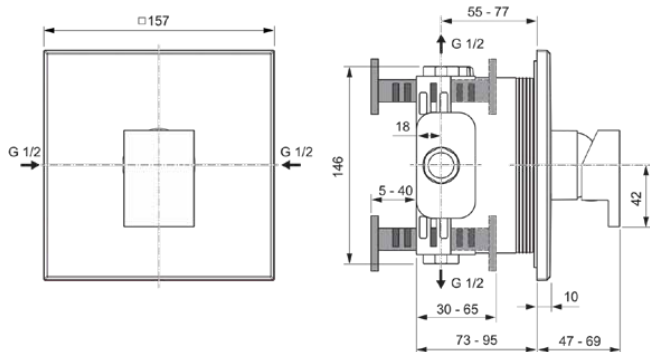

EXTRA

A8729GN

EXTRA | Brausearmatur UP Bausatz 2 Kit 2 157x69x157 mm in silver storm, Kit 1 required (A1000NU), 20 l/min (3 bar) | PVD Technologie

Bild & Zeichnung

Allgemeine Informationen

Produktkategorie:	Brausearmaturen
Produktart:	Brausearmatur UP Bausatz 2 Kit 2
Marke:	Ideal Standard
Kollektion:	EXTRA
Designer:	Palomba Serafini Associati
Colour:	GN - Silver Storm
Oberflächenbeschaffenheit:	satın
Höhe (mm):	157
Breite (mm):	157
Ausladung (mm):	47 - 69
Befestigungsart:	Kit 1 benötigt
Empfohlenes Unterputz-Kit:	A1000NU
Nettogewicht (kg):	1.50
EAN Code:	4015413372435

Features

PVD	PVD Technologie

Downloads

- [Installation Guide](#)
- [Spare Parts List](#)

Produktspezifikationen

Anzahl der Rosette(n):	1
Anzahl der Griffe:	1
Anzahl der Ausläufe:	1
Farbcode:	GN
Farbbeschreibung:	silver storm
Cool Body Technologie:	Nein
Einstellbar Spülzeit:	Nein
Griffposition:	Vorderseite
Material:	Metall
Material der Rosette(n):	Metall
Material des Griffs:	Metall
Materialspezifikation:	Messing
Maximaler Durchfluss bei 3 bar (l/min):	20
Maximaler Durchfluss bei 3 bar (l/min) für alle Auslässe:	20
Durchfluss bei 3 bar (l) - Auslauf:	20
Betriebs-Höchstdruck (bar):	10
Betriebs-Mindestdruck (bar):	0.5
PVD Technologie:	Ja
Form der Rosette(n):	Quadrat
Oberflächenschutz:	PVD