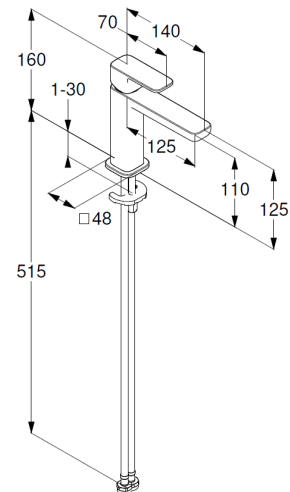

Typ: KLUDI RENON

single lever basin mixer 110

Ref.: 42282N075

basin mixer

single lever mixer

1-hole mounted

solid lever, metal

aerator M18,5 PCA

ceramic cartridge with hot water safety device

flow rate at 3 bar 4,5 l/min.

flexible hoses G3/8 DVGW approved

rapid installation set

EU taxonomy: max. 6 l/min. -

Substantial Contribution (SC) possible

Produktabbildung/ Product picture

Maßzeichnung/ Dimensional drawing

Durchfluss/ Flow rate