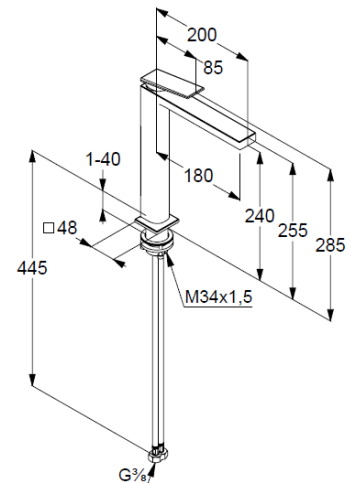

ceramic cartridge with hot water safety device

flow rate at 3 bar 4,5 l/ min.

fixed spout

flexible hoses G3/8 DVGW approved

shank-fixing

without pop up waste

EU taxonomy: max. 6 l/min. -

Substantial Contribution (SC) possible

Produktabbildung/ Product picture

Maßzeichnung/ Dimensional drawing

Durchfluss/ Flow rate