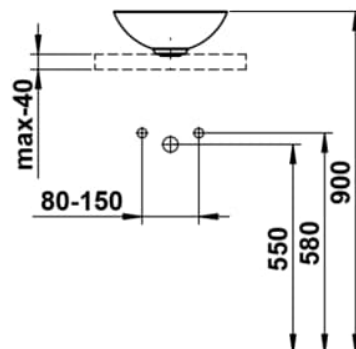

CHARACTERS

Washbasin bowl, glazed steel, without tap bank, without tap hole, without overflow, including fixing set, drain valve

DIMENSIONS

Length	300 mm
Width	300 mm
Height	118 mm

COLOUR AND FINISH

708 Oyster Matt

OPTIONS

112 - without tap hole, without overflow

Back glazed

Bowl length (mm) : 300

Bowl position : Central

Bowl width (mm) : 300

Fixing kit : Included

Glazed base

Installation type : Bowl / On countertop

Internal Shape : 1 - Round

Material : Glazed steel

Net weight (kg) : 2.3

Overflow type : Standard

Plug and Waste : Included

Shape : Round

Taphole configuration : No tapholes

Trap : Not included

Waste : Included

Weight (Kg) : 2.3

Without overflow

TECHNICAL DRAWINGS

CHARACTERS

With the Characters series, the classic washbowl is given a completely new expression—reduced in form, impressive in impact, and directly inspired by nature. Innovative enamel surfaces lend the steel extraordinary depth and vibrancy, shifting with the light and reflecting the ever-changing play of the elements.