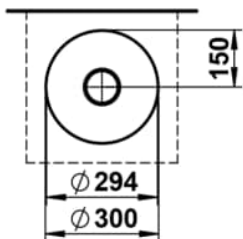

TECHNICAL DRAWINGS