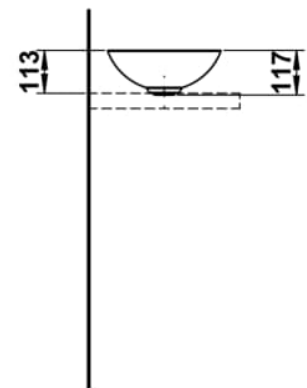

CHARACTERS

Washbasin bowl, glazed steel, without tap bank, without tap hole, without overflow, including fixing set, drain valve

DIMENSIONS

Length	300 mm
Width	300 mm
Height	118 mm

COLOUR AND FINISH

708 Oyster Matt

OPTIONS

112 - without tap hole, without overflow

Back glazed

Bowl length (mm) : 300

Bowl position : Central

Bowl width (mm) : 300

Fixing kit : Included

Glazed base

Installation type : Bowl / On countertop

Internal Shape : 1 - Round

Material : Glazed steel

Net weight (kg) : 2.3

Overflow type : Standard

Plug and Waste : Included

Shape : Round

Taphole configuration : No tapholes

Trap : Not included

Waste : Included

Weight (Kg) : 2.3

Without overflow

TECHNICAL DRAWINGS

CHARACTERS

With the Characters series, the classic washbowl is given a completely new expression—reduced in form, impressive in impact, and directly inspired by nature. Innovative enamel surfaces lend the steel extraordinary depth and vibrancy, shifting with the light and reflecting the ever-changing play of the elements.