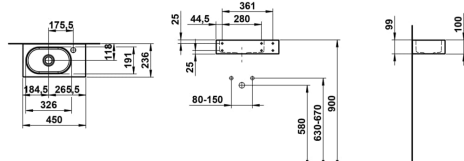

FUSION.S

Washbasin, wall-hung, glazed steel, shelf left, with tap bank, with one tap hole, without overflow, including fixing set, drain valve

DIMENSIONS

Length	450 mm
Width	236 mm
Height	100 mm

COLOUR AND FINISH

<input type="checkbox"/>	000 White
--------------------------	-----------

OPTIONS

111 - one tap hole, without overflow

Asymmetrical

Back glazed

Bowl length (mm) : 450

Bowl position : Left

Bowl width (mm) : 236

Fixing kit : Included

Glazed base

Installation type : Wall-hung

Internal Shape : 4 - Oval

Material : Glazed steel

Net weight (kg) : 3.8

Overflow type : Standard

Plug and Waste : Included

Shape : Rectangular

Taphole configuration : 1 taphole in the middle

Trap : Not included

Waste : Included

Weight (Kg) : 3.8

Without overflow

TECHNICAL DRAWINGS

FUSION.S