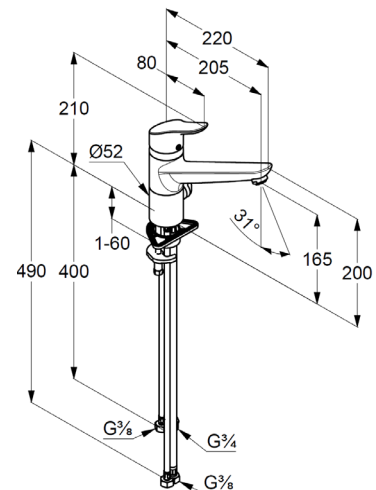

Technische Daten/ Technical Data

KLUDI OBJEKTA
kitchen faucet multi
DN 15

Ref.: 325770575

Finishes:
05 chrome

Product description
Manufacturer KLUDI GmbH & Co. KG
Typ: KLUDI OBJEKTA
kitchen faucet multi
Ref.: 325770575

kitchen faucet multi
for open hot water heaters
connection for washing machine or dishwasher
kitchen faucet
single lever mixer
1-hole mounted
solid lever, metal
aerator M24
ceramic cartridge with hot water safety device
flow rate at 3 bar 5 l/min.
swivel spout (360°)
flexible hoses G3/8 DVGW approved
rapid installation set

Produktabbildung/ Product picture

Maßzeichnung/ Dimensional drawing

Durchfluss/ Flow rate