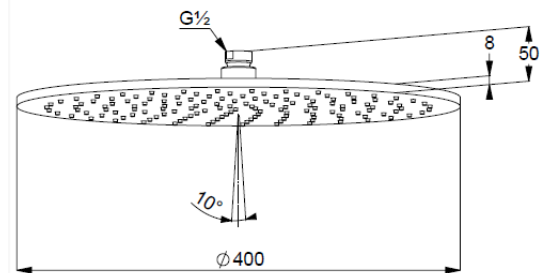

Technische Daten/ Technical Data

KLUDI A-QA
head shower 1 S
400mm
DN 15

Ref.: 6434087-00

Finishes:
87 matt black/chrome

Product description
Manufacturer KLUDI GmbH & Co. KG
Typ: KLUDI A-QA
head shower 1 S
400mm
Ref.: 6434087-00

head shower 1 S
1 spray pattern
with cleaning system
flow rate at 3 bar 23 l/min.
connection G1/2
with ball joint
Ø 400mm
sieve seal

Produktabbildung/ Product picture

Maßzeichnung/ Dimensional drawing

Durchfluss/ Flow rate