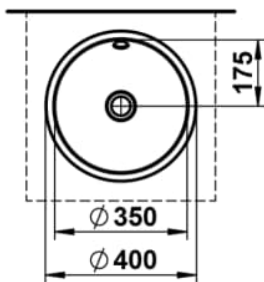

FORM

Under-mounted washbasin, glazed steel, without tap bank, without tap hole, with overflow, including fixing set, overflow set

DIMENSIONS

Length	400 mm
Width	400 mm
Height	140 mm

COLOUR AND FINISH

000 White

OPTIONS

109 - without tap hole

Back glazed

Bowl length (mm) : 359

Bowl position : Central

Bowl width (mm) : 359

Fixing kit : Included

Glazed base

Installation type : Built-in / Under countertop

Internal Shape : 1 - Round

Material : Glazed steel

Net weight (kg) : 2.2

Overflow type : Standard

Plug and Waste : Not included

Shape : Round

Taphole configuration : No tapholes

Trap : Not included

Waste : Not included

Weight (Kg) : 2.2

TECHNICAL DRAWINGS

FORM

The washbasins of the Form collection are an ode to the purity of design and the refinement of materials. In white, bicolor, matte black, or dark iron, they reveal their full beauty. Clear, flowing lines give them a subtle yet powerful presence, bringing a calm, timeless character to any space. Whether wall-mounted or freestanding, round, oval, or rectangular, Form combines minimalist architecture with precise craftsmanship. Soft, organic contours create a harmonious balance between geometric clarity and natural grace. Each basin expresses a sense of poise, aesthetics, and an appreciation for what truly matters. Seamlessly integrating into any bathroom concept, it convinces through perfect proportions, meticulous detailing, and well-considered functionality. The result is wash areas that radiate clarity and elegance – a design that remains timeless while harmoniously connecting modern demands with a gentle formal language.