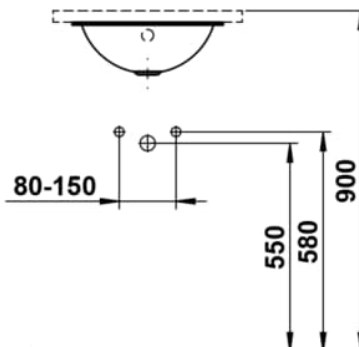

FORM

Under-mounted washbasin, glazed steel, without tap bank, without tap hole, with overflow, including fixing set, overflow set

DIMENSIONS

Length	400 mm
Width	400 mm
Height	140 mm

COLOUR AND FINISH

000 White

OPTIONS

109 - without tap hole

Back glazed

Bowl length (mm) : 359

Bowl position : Central

Bowl width (mm) : 359

Fixing kit : Included

Glazed base

Installation type : Built-in / Under countertop

Internal Shape : 1 - Round

Material : Glazed steel

Net weight (kg) : 2.2

Overflow type : Standard

Plug and Waste : Not included

Shape : Round

Taphole configuration : No tapholes

Trap : Not included

Waste : Not included

Weight (Kg) : 2.2

TECHNICAL DRAWINGS

FORM

The washbasins of the Form collection are an ode to the purity of design and the refinement of materials. In white, bicolor, matte black, or dark iron, they reveal their full beauty. Clear, flowing lines give them a subtle yet powerful presence, bringing a calm, timeless character to any space. Whether wall-mounted or freestanding, round, oval, or rectangular, Form combines minimalist architecture with precise craftsmanship. Soft, organic contours create a harmonious balance between geometric clarity and natural grace. Each basin expresses a sense of poise, aesthetics, and an appreciation for what truly matters. Seamlessly integrating into any bathroom concept, it convinces through perfect proportions, meticulous detailing, and well-considered functionality. The result is wash areas that radiate clarity and elegance – a design that remains timeless while harmoniously connecting modern demands with a gentle formal language.