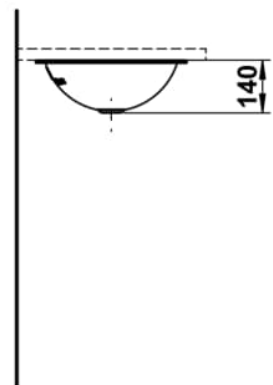

FORM

Under-mounted washbasin, glazed steel, without tap bank, without tap hole, with overflow, including fixing set, overflow set

DIMENSIONS

Length	400 mm
Width	400 mm
Height	140 mm

COLOUR AND FINISH

000 White

OPTIONS

109 - without tap hole

Back glazed

Bowl length (mm) : 359

Bowl position : Central

Bowl width (mm) : 359

Fixing kit : Included

Glazed base

Installation type : Built-in / Under countertop

Internal Shape : 1 - Round

Material : Glazed steel

Net weight (kg) : 2.2

Overflow type : Standard

Plug and Waste : Not included

Shape : Round

Taphole configuration : No tapholes

Trap : Not included

Waste : Not included

Weight (Kg) : 2.2

TECHNICAL DRAWINGS

FORM

The washbasins of the Form collection are an ode to the purity of design and the refinement of materials. In white, bicolor, matte black, or dark iron, they reveal their full beauty. Clear, flowing lines give them a subtle yet powerful presence, bringing a calm, timeless character to any space. Whether wall-mounted or freestanding, round, oval, or rectangular, Form combines minimalist architecture with precise craftsmanship. Soft, organic contours create a harmonious balance between geometric clarity and natural grace. Each basin expresses a sense of poise, aesthetics, and an appreciation for what truly matters. Seamlessly integrating into any bathroom concept, it convinces through perfect proportions, meticulous detailing, and well-considered functionality. The result is wash areas that radiate clarity and elegance – a design that remains timeless while harmoniously connecting modern demands with a gentle formal language.