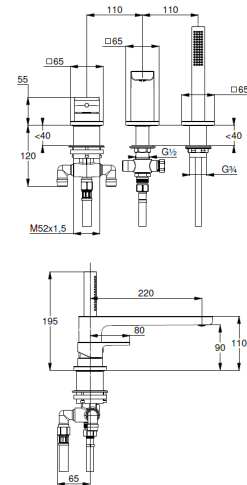

Technische Daten/ Technical Data

KLUDI RENON
bath-and shower mixer
DN 15

Ref.: 424483975

Finishes:
39 matt black

Product description
Manufacturer KLUDI GmbH & Co. KG
Typ: KLUDI RENON
bath-and shower mixer
Ref.: 424483975

3-hole bath-and shower mixer
single lever mixer
extractable hand shower
automatic diverter: shower/bath
3-hole mounted
solid lever, metal
aerator M24
protected against back flow
ceramic cartridge with hot water safety device
flow rate bath at 3 bar 23 l/min.
flow rate shower at 3 bar 13 l/min.
fixed spout
shank-fixing
without flexible high pressure supply tubes Ref.: 7544605-00
extractable hoses M15 x 1500mm

hand shower 1 S
1 spray pattern
volume
with cleaning system
sieve seal

Produktabbildung/ Product picture

Maßzeichnung/ Dimensional drawing

Durchfluss/ Flow rate