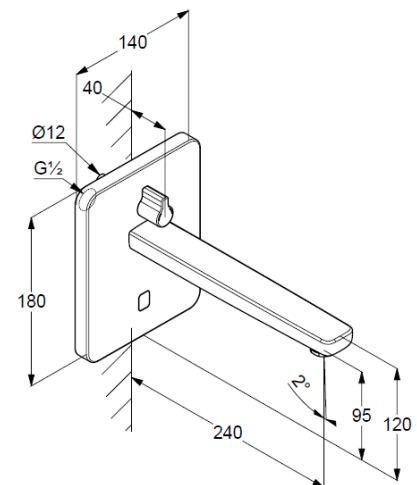

electronic controlled basin mixer

Ref.: 3840005

electronic controlled basin mixer
6V battery or 230V main adapter
trim set without pre-installation set
for pre-installation set KLUDI Ref.: 38001 and 38002
mixing shaft with temperature handle
optical object registration
aerator, S-Pointer M24 PCA
flow rate at 3 bar 5 l/min.
activation optoelectrical
maximum water run-time ca. 2 minutes
safety class IP65
hygienic flushing

Produktabbildung/ Product picture

Maßzeichnung/ Dimensional drawing

Durchfluss/ Flow rate