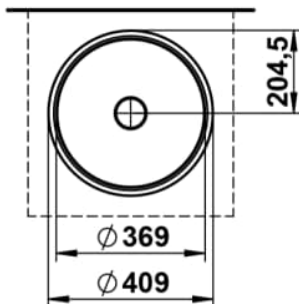

TECHNICAL DRAWINGS