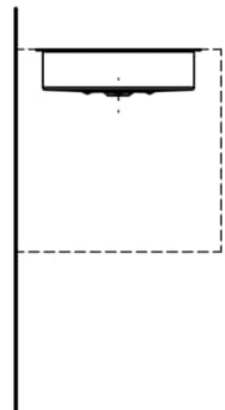

TECHNICAL DRAWINGS