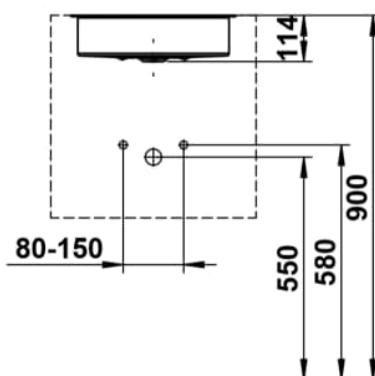

TECHNICAL DRAWINGS