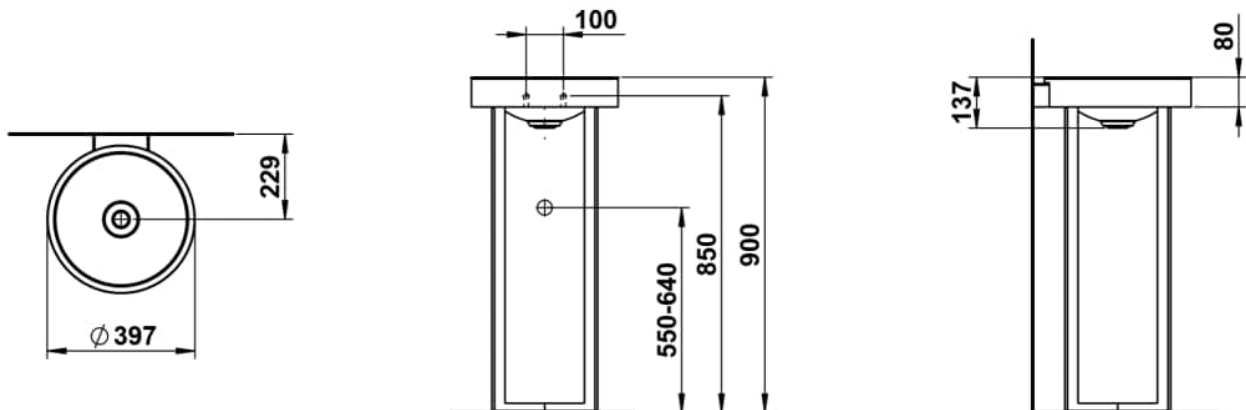

XCROSS

Floorstanding washbasin, with wall connection, glazed steel, without tap bank, without tap hole, without overflow, including fixing set, drain valve

DIMENSIONS

Length	397 mm
Width	427 mm
Height	900 mm

COLOUR AND FINISH

■ 716 Black matt

OPTIONS

112 - without tap hole, without overflow

Back glazed

Bowl length (mm) : 397

Bowl position : Central

Bowl width (mm) : 427

Fixing kit : Included

Glazed base

Installation type : Floor-standing

Internal Shape : 1 - Round

Material : Glazed steel

Net weight (kg) : 18.7

Overflow type : Standard

Plug and Waste : Included

Shape : Round

Taphole configuration : No tapholes

Trap : Not included

Waste : Included

Weight (Kg) : 18.7

Without overflow

TECHNICAL DRAWINGS

XCROSS