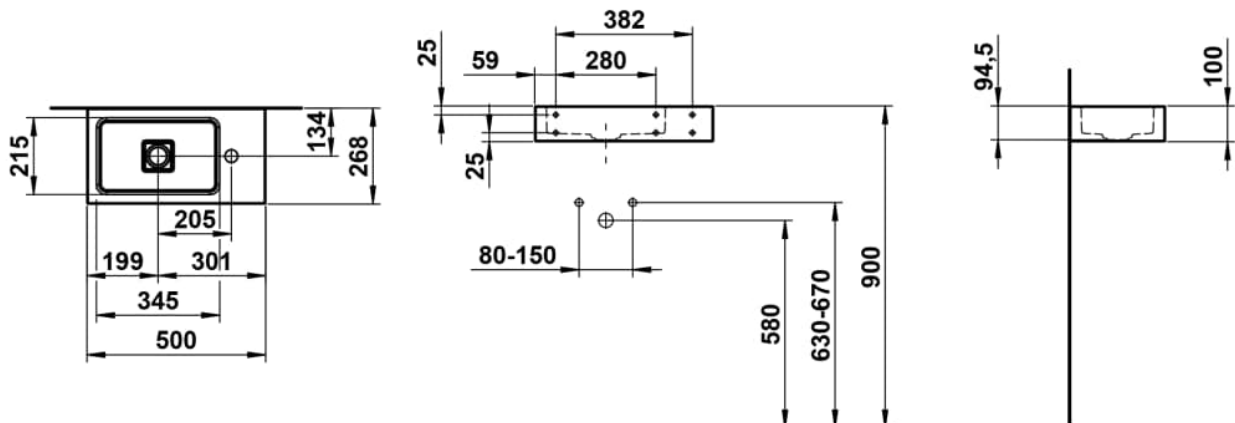

XPLORE.S

Washbasin, wall-hung, glazed steel, shelf right, with tap bank, with one tap hole, without overflow, including fixing set, drain valve

DIMENSIONS

Length	500 mm
Width	268 mm
Height	100 mm

COLOUR AND FINISH

<input type="checkbox"/>	000 White
--------------------------	-----------

OPTIONS

111 - one tap hole, without overflow

Asymmetrical

Back glazed

Bowl length (mm) : 500

Bowl position : Left

Bowl width (mm) : 268

Fixing kit : Included

Glazed base

Installation type : Wall-hung

Internal Shape : 6 - Rectangular

Material : Glazed steel

Net weight (kg) : 4.5

Overflow type : Standard

Plug and Waste : Included

Shape : Rectangular

Taphole configuration : 1 taphole in the middle

Trap : Not included

Waste : Included

Weight (Kg) : 4.5

Without overflow

TECHNICAL DRAWINGS

XPLORE.S