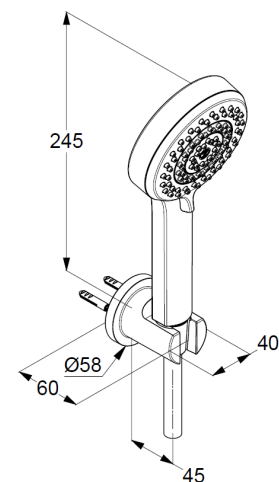

Technische Daten/ Technical Data

KLUDI-DIVE S
bath shower set 3 S
DN 15

Ref.: 6895005-00

Finishes:
05 chrome

Product description
Manufacturer KLUDI GmbH & Co. KG
Typ: KLUDI-DIVE S
bath shower set 3 S
Ref.: 6895005-00

hand shower 3 S
flow rate at 3 bar 15 l/min.
(with possibility of limiting to 9 l/min.)
3 spray pattern
Body/Hair/Skin
with cleaning system
connection G1/2
sieve seal

shower hose
plastic coated
with metal-effect
with conical nuts
G1/2 x G1/2 x 1250mm

shower hook
for shower hoses with conical nuts
with fixing material
for rigid wall mounted

Produktabbildung/ Product picture

Maßzeichnung/ Dimensional drawing

Durchfluss/ Flow rate