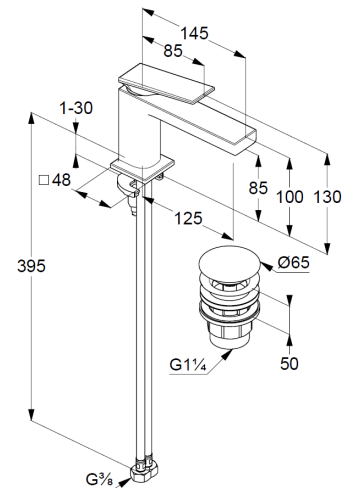

Technische Daten/ Technical Data

KLUDI DECUS, SmartStart
single lever basin mixer 85
DN 15

Ref.: 542670575

Finishes:
05 chrome

Product description
Manufacturer KLUDI GmbH & Co. KG
Typ: KLUDI DECUS, SmartStart
single lever basin mixer 85
Ref.: 542670575

basin mixer
single lever mixer
1-hole mounted
solid lever, metal
aerator, S-Pointer M18,5 PCA
ceramic cartridge with hot water safety device
middle position cold water
flow rate at 3 bar 4,5 l/min.
flexible hoses G3/8 DVGW approved
rapid installation set
push open waste G1 1/4
for washbasin with overflow
EU taxonomy: max. 6 l/min. -
Substantial Contribution (SC) possible

Produktabbildung/ Product picture

Maßzeichnung/ Dimensional drawing

Durchfluss/ Flow rate