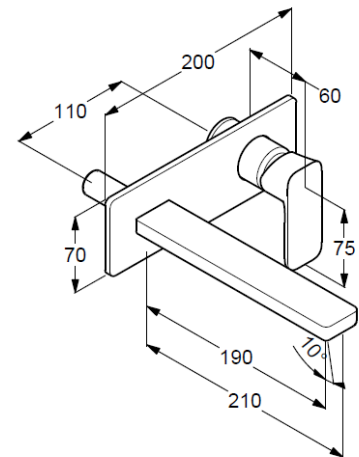

concealed single lever basin mixer

Ref.: 42244N275

concealed single lever basin mixer

projection 210mm

trim set without pre-installation set

for pre installation set KLUDI Ref.: 38241

wall mounted

solid lever, metal

aerator, S-Pointer M24 PCA

flow rate at 3 bar 4,5 l/min.

fixed spout

EU taxonomy: max. 6 l/min. -

Substantial Contribution (SC) possible

### Produktabbildung/ Product picture

### Maßzeichnung/ Dimensional drawing