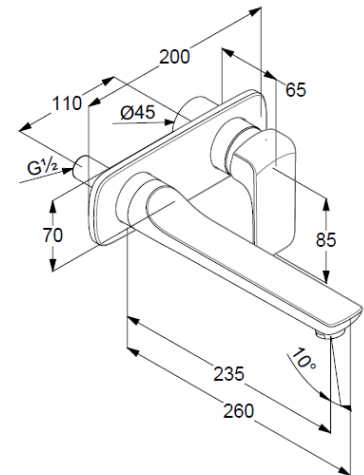

## Technische Daten/ Technical Data

KLUDI AMEO  
single lever basin mixer  
DN 15

Ref.: 412450575

Finishes:  
05 chrome

Product description  
Manufacturer KLUDI GmbH & Co. KG  
Typ: KLUDI AMEO  
basin mixer  
Ref.: 412450575

basin mixer  
concealed basin mixer  
single lever mixer  
trim set without pre-installation set KLUDI Ref.: 38242  
wall mounted  
fixed spout 235mm  
solid lever, metal  
aerator, S-Pointer M24 PCA  
flow rate at 3 bar 5 l/min.  
EU taxonomy: max. 6 l/min. -  
Substantial Contribution (SC) possible

### Produktabbildung/ Product picture

### Maßzeichnung/ Dimensional drawing