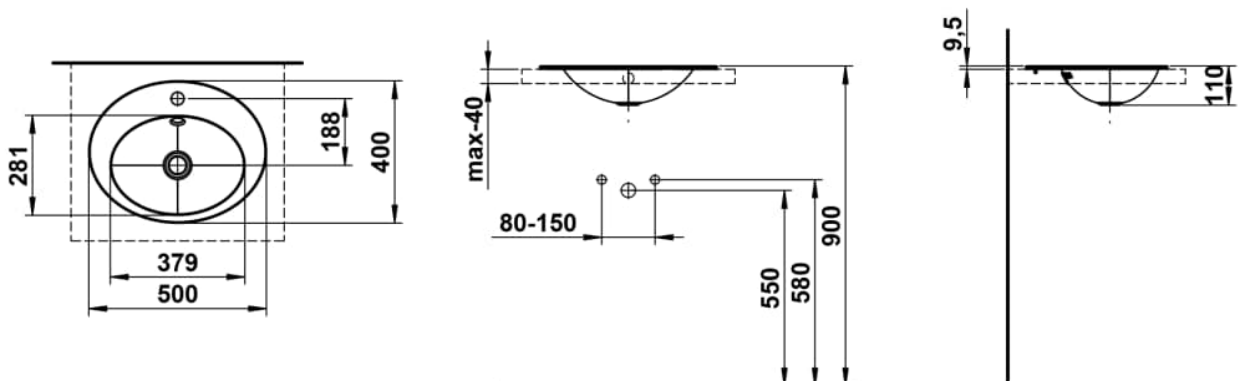

FORM

Drop-in washbasin, glazed steel, with tap bank, with one tap hole, centered, with overflow, including fixing set, overflow set

DIMENSIONS

Length	500 mm
Width	400 mm
Height	111 mm

COLOUR AND FINISH

□ 000 White

OPTIONS

104 - one tap hole, centre

Back glazed

Bowl length (mm) : 500

Bowl position : Central

Bowl width (mm) : 400

Fixing kit : Included

Glazed base

Installation type : Drop-in / Countertop

Internal Shape : 4 - Oval

Material : Glazed steel

Net weight (kg) : 2.3

Overflow type : Standard

Plug and Waste : Not included

Shape : Oval

Taphole configuration : 1 taphole in the middle

Trap : Not included

Waste : Not included

Weight (Kg) : 2.3

TECHNICAL DRAWINGS

FORM

The washbasins of the Form collection are an ode to the purity of design and the refinement of materials. In white, bicolor, matte black, or dark iron, they reveal their full beauty. Clear, flowing lines give them a subtle yet powerful presence, bringing a calm, timeless character to any space. Whether wall-mounted or freestanding, round, oval, or rectangular, Form combines minimalist architecture with precise craftsmanship. Soft, organic contours create a harmonious balance between geometric clarity and natural grace. Each basin expresses a sense of poise, aesthetics, and an appreciation for what truly matters. Seamlessly integrating into any bathroom concept, it convinces through perfect proportions, meticulous detailing, and well-considered functionality. The result is wash areas that radiate clarity and elegance – a design that remains timeless while harmoniously connecting modern demands with a gentle formal language.