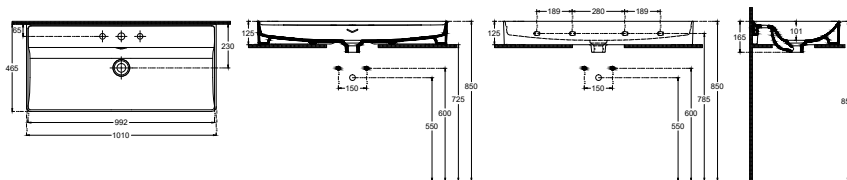

ISVEA

VEA Countertop Washbasin 101 cm

Features

With Tap Hole
V Shaped Overflow Hole
Suitable For Furniture & Wall Use

Dimensions

465 x 1010 mm

Weight

23,5 kg

Product Code

10VAS50101

Version

Complementary Products

Plastic Push-Open Ceramic POP-UP (Included)
Auxiliary Material (Mounting Kit)

Color

White

Compatible Furniture Products