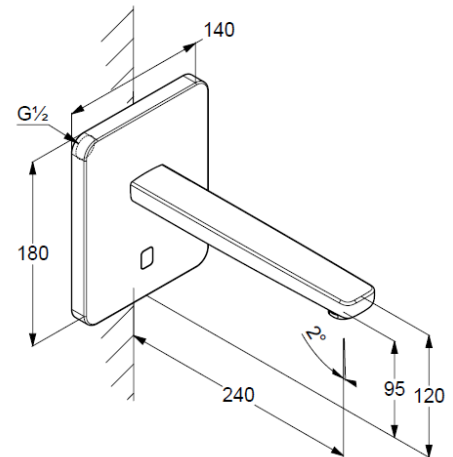

#### Product description

Manufacturer KLUDI GmbH & Co. KG  
Typ: KLUDI ZENTA SL  
electronic controlled basin mixer  
Ref.: 3840205

electronic controlled basin mixer  
6V battery or 230V main adapter  
trim set without pre-installation set  
for pre-installation set KLUDI Ref.: 38003 and 38004  
for cold water or mixed water  
mixing shaft with temperature handle  
optical object registration  
aerator, S-Pointer M24 PCA  
flow rate at 3 bar 5 l/min.  
activation optoelectronic  
maximum water run-time ca. 2 minutes  
safety class IP65  
hygienic flushing  
EU taxonomy: max. 6 l/min. -  
Substantial Contribution (SC) possible

### Produktabbildung/ Product picture

### Maßzeichnung/ Dimensional drawing