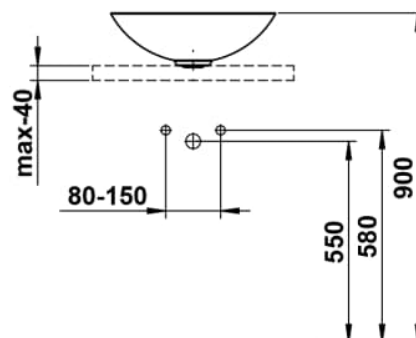

CHARACTERS

Washbasin bowl, glazed steel, without tap bank, without tap hole, without overflow, including fixing set, drain valve

DIMENSIONS

Length	450 mm
Width	450 mm
Height	149 mm

COLOUR AND FINISH

■ 009 Deep blue

OPTIONS

112 - without tap hole, without overflow

Back glazed

Bowl length (mm) : 450

Bowl position : Central

Bowl width (mm) : 450

Fixing kit : Included

Glazed base

Installation type : Bowl / On countertop

Internal Shape : 1 - Round

Material : Glazed steel

Net weight (kg) : 4.5

Overflow type : Standard

Plug and Waste : Included

Shape : Round

Taphole configuration : No tapholes

Trap : Not included

Waste : Included

Weight (Kg) : 4.5

Without overflow

TECHNICAL DRAWINGS

CHARACTERS

With the Characters series, the classic washbowl is given a completely new expression—reduced in form, impressive in impact, and directly inspired by nature. Innovative enamel surfaces lend the steel extraordinary depth and vibrancy, shifting with the light and reflecting the ever-changing play of the elements.