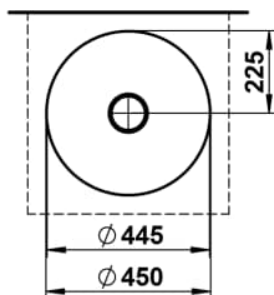

CHARACTERS

Washbasin bowl, glazed steel, without tap bank, without tap hole, without overflow, including fixing set, drain valve

DIMENSIONS

Length	450 mm
Width	450 mm
Height	149 mm

COLOUR AND FINISH

■ 009 Deep blue

OPTIONS

112 - without tap hole, without overflow

Back glazed

Bowl length (mm) : 450

Bowl position : Central

Bowl width (mm) : 450

Fixing kit : Included

Glazed base

Installation type : Bowl / On countertop

Internal Shape : 1 - Round

Material : Glazed steel

Net weight (kg) : 4.5

Overflow type : Standard

Plug and Waste : Included

Shape : Round

Taphole configuration : No tapholes

Trap : Not included

Waste : Included

Weight (Kg) : 4.5

Without overflow

TECHNICAL DRAWINGS

CHARACTERS

With the Characters series, the classic washbowl is given a completely new expression—reduced in form, impressive in impact, and directly inspired by nature. Innovative enamel surfaces lend the steel extraordinary depth and vibrancy, shifting with the light and reflecting the ever-changing play of the elements.