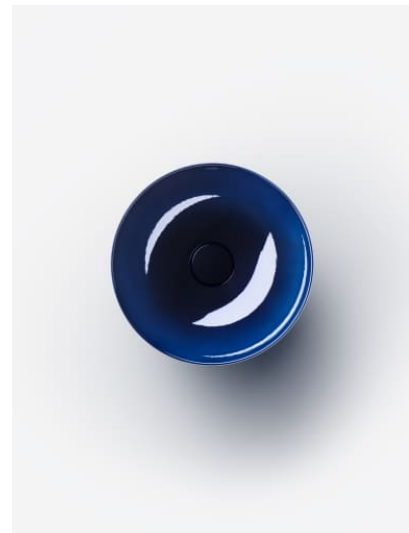

Installation type : Bowl / On countertop

Internal Shape : 1 - Round

Material : Glazed steel

Net weight (kg) : 4.5

Overflow type : Standard

Plug and Waste : Included

Shape : Round

Taphole configuration : No tapholes

Trap : Not included

Waste : Included

Weight (Kg) : 4.5

Without overflow

TECHNICAL DRAWINGS

CHARACTERS

With the Characters series, the classic washbowl is given a completely new expression—reduced in form, impressive in impact, and directly inspired by nature. Innovative enamel surfaces lend the steel extraordinary depth and vibrancy, shifting with the light and reflecting the ever-changing play of the elements.

Characters brings the full spectrum of nature into the bathroom:

The rich aquatic tones deep indigo, deep blue, and deep green evoke the vastness of the ocean and the depth of the sky. Earthy shades like oyster matt, silk matt, gravel matt, and nordic matt embody the calm of natural landscapes at first light—soft, matte finishes with a velvety appearance. Complemented by timeless tones such as dark iron, matte black, and white, the result is a series of distinctive washbasins available in three thoughtfully designed sizes: 300, 360, and 450 mm in diameter.