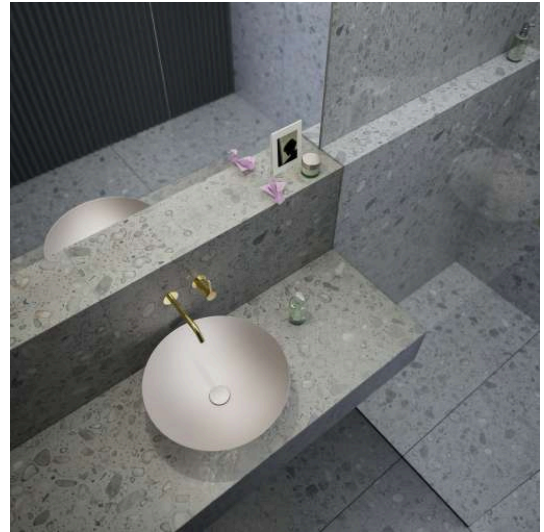

CHARACTERS

Washbasin bowl, glazed steel, without tap bank, without tap hole, without overflow, including fixing set, drain valve

DIMENSIONS

Length	450 mm
Width	450 mm
Height	149 mm

COLOUR AND FINISH

■ 009 Deep blue

Installation type : Bowl / On countertop

Internal Shape : 1 - Round

Material : Glazed steel

Net weight (kg) : 4.5

Overflow type : Standard

Plug and Waste : Included

Shape : Round

Taphole configuration : No tapholes

Trap : Not included

Waste : Included

Weight (Kg) : 4.5

Without overflow

TECHNICAL DRAWINGS

CHARACTERS

With the Characters series, the classic washbowl is given a completely new expression—reduced in form, impressive in impact, and directly inspired by nature. Innovative enamel surfaces lend the steel extraordinary depth and vibrancy, shifting with the light and reflecting the ever-changing play of the elements.

Characters brings the full spectrum of nature into the bathroom:

The rich aquatic tones deep indigo, deep blue, and deep green evoke the vastness of the ocean and the depth of the sky. Earthy shades like oyster matt, silk matt, gravel matt, and nordic matt embody the calm of natural landscapes at first light—soft, matte finishes with a velvety appearance. Complemented by timeless tones such as dark iron, matte black, and white, the result is a series of distinctive washbasins available in three thoughtfully designed sizes: 300, 360, and 450 mm in diameter.