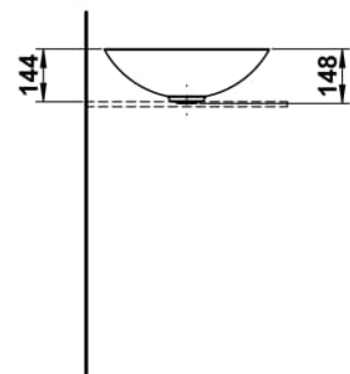

TECHNICAL DRAWINGS