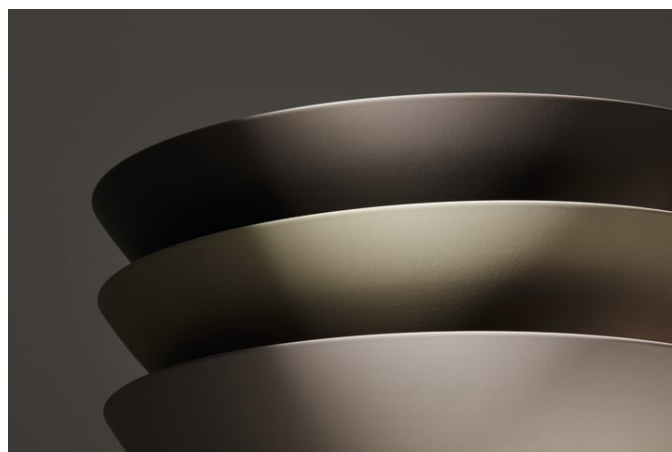

Installation type : Bowl / On countertop

Internal Shape : 1 - Round

Material : Glazed steel

Net weight (kg) : 4.5

Overflow type : Standard

Plug and Waste : Included

Shape : Round

Taphole configuration : No tapholes

Trap : Not included

Waste : Included

Weight (Kg) : 4.5

Without overflow

TECHNICAL DRAWINGS

CHARACTERS

With the Characters series, the classic washbowl is given a completely new expression—reduced in form, impressive in impact, and directly inspired by nature. Innovative enamel surfaces lend the steel extraordinary depth and vibrancy, shifting with the light and reflecting the ever-changing play of the elements.

Characters brings the full spectrum of nature into the bathroom:

The rich aquatic tones deep indigo, deep blue, and deep green evoke the vastness of the ocean and the depth of the sky. Earthy shades like oyster matt, silk matt, gravel matt, and nordic matt embody the calm of natural landscapes at first light—soft, matte finishes with a velvety appearance. Complemented by timeless tones such as dark iron, matte black, and white, the result is a series of distinctive washbasins available in three thoughtfully designed sizes: 300, 360, and 450 mm in diameter.

Each surface is created through a sophisticated enameling process that combines precise technology with artisanal craftsmanship. The result: individual basins with a velvety texture and lively color gradients that reflect light in a truly unique way.