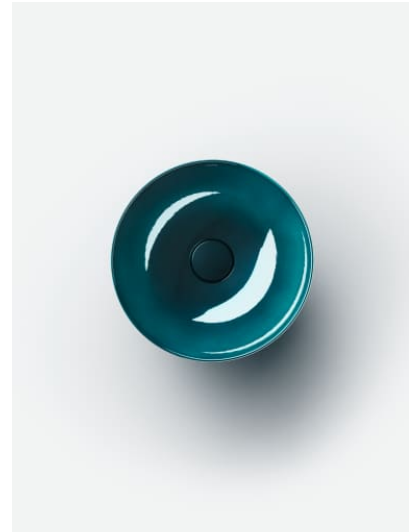

Installation type : Bowl / On countertop

Internal Shape : 1 - Round

Material : Glazed steel

Net weight (kg) : 4.5

Overflow type : Standard

Plug and Waste : Included

Shape : Round

Taphole configuration : No tapholes

Trap : Not included

Waste : Included

Weight (Kg) : 4.5

Without overflow

TECHNICAL DRAWINGS

CHARACTERS

With the Characters series, the classic washbowl is given a completely new expression—reduced in form, impressive in impact, and directly inspired by nature. Innovative enamel surfaces lend the steel extraordinary depth and vibrancy, shifting with the light and reflecting the ever-changing play of the elements.

Characters brings the full spectrum of nature into the bathroom:

The rich aquatic tones deep indigo, deep blue, and deep green evoke the vastness of the ocean and the depth of the sky. Earthy shades like oyster matt, silk matt, gravel matt, and nordic matt embody the calm of natural landscapes at first light—soft, matte finishes with a velvety appearance. Complemented by timeless tones such as dark iron, matte black, and white, the result is a series of distinctive washbasins available in three thoughtfully designed sizes: 300, 360, and 450 mm in diameter.

Each surface is created through a sophisticated enameling process that combines precise technology with artisanal craftsmanship. The result: individual basins with a velvety texture and lively color gradients that reflect light in a truly unique way.