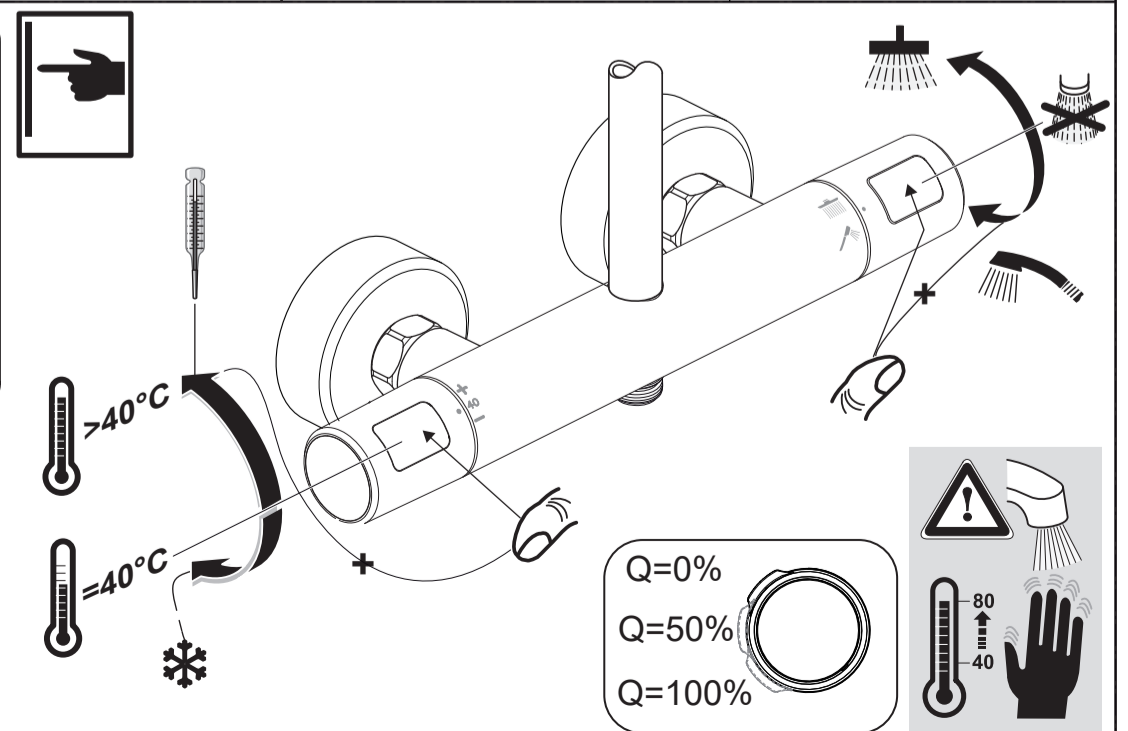

Ideal Standard

CERATHERM T25N
 A 8495 .. A 8496 ..

0725 / A 869 290
 Made in Germany

Ideal Standard International NV
 Corporate Village – Gent Building
 Da Vincilaan 2
 1935 Zaventem
 Belgium
www.idealstandard.com